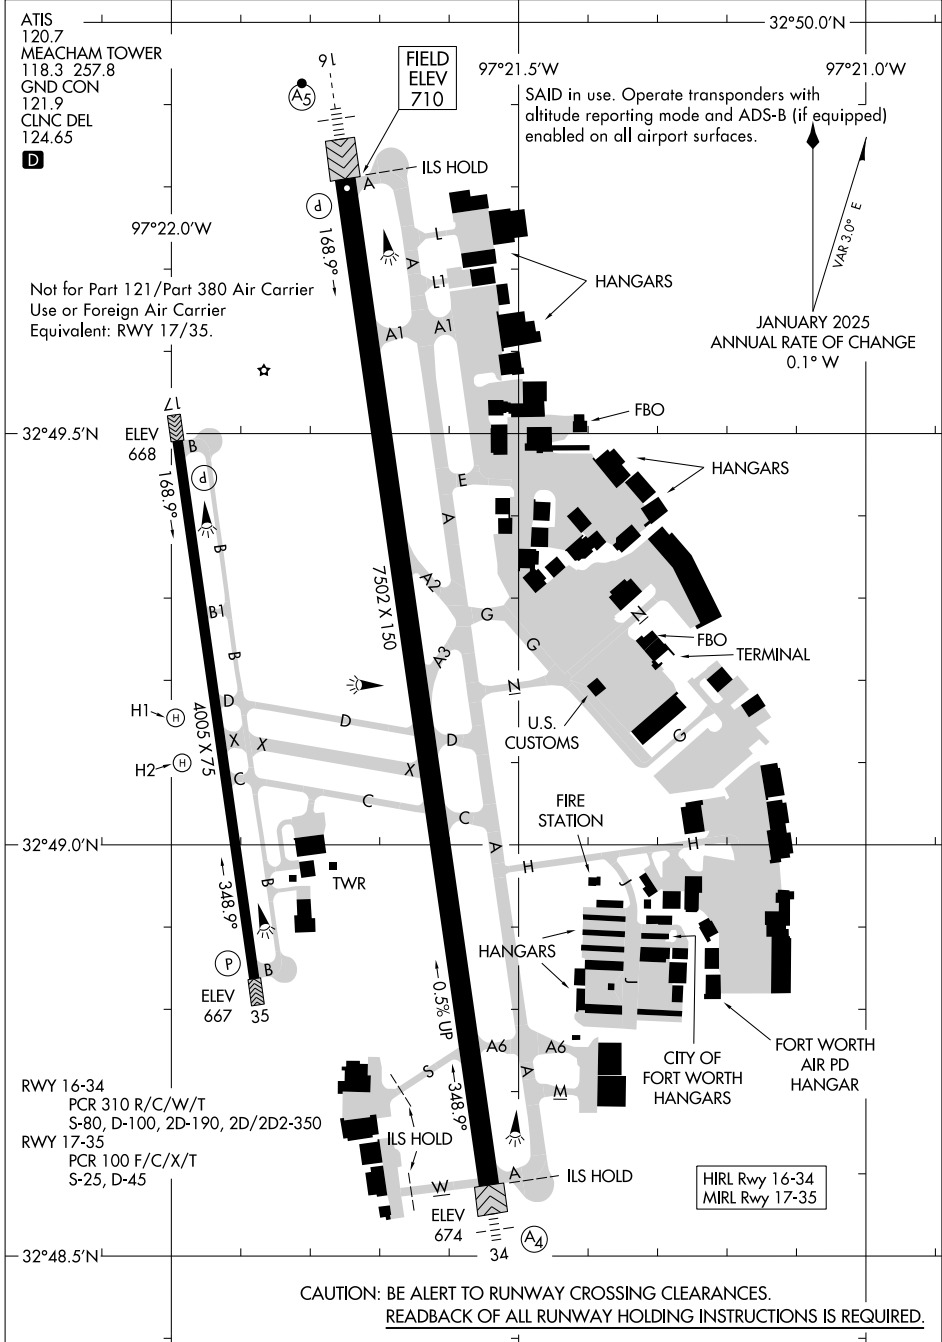

AIRPORT DIAGRAM

AL-159 (FAA)

FORT WORTH MEACHAM INTL (F'TW)
FORT WORTH, TEXAS

SC-2, 16 APR 2026 to 14 MAY 2026

SC-2, 16 APR 2026 to 14 MAY 2026

JANUARY 2025 ANNUAL RATE OF CHANGE 0.1° W

AIRPORT DIAGRAM

FORT WORTH, TEXAS
FORT WORTH MEACHAM INTL (F'TW)