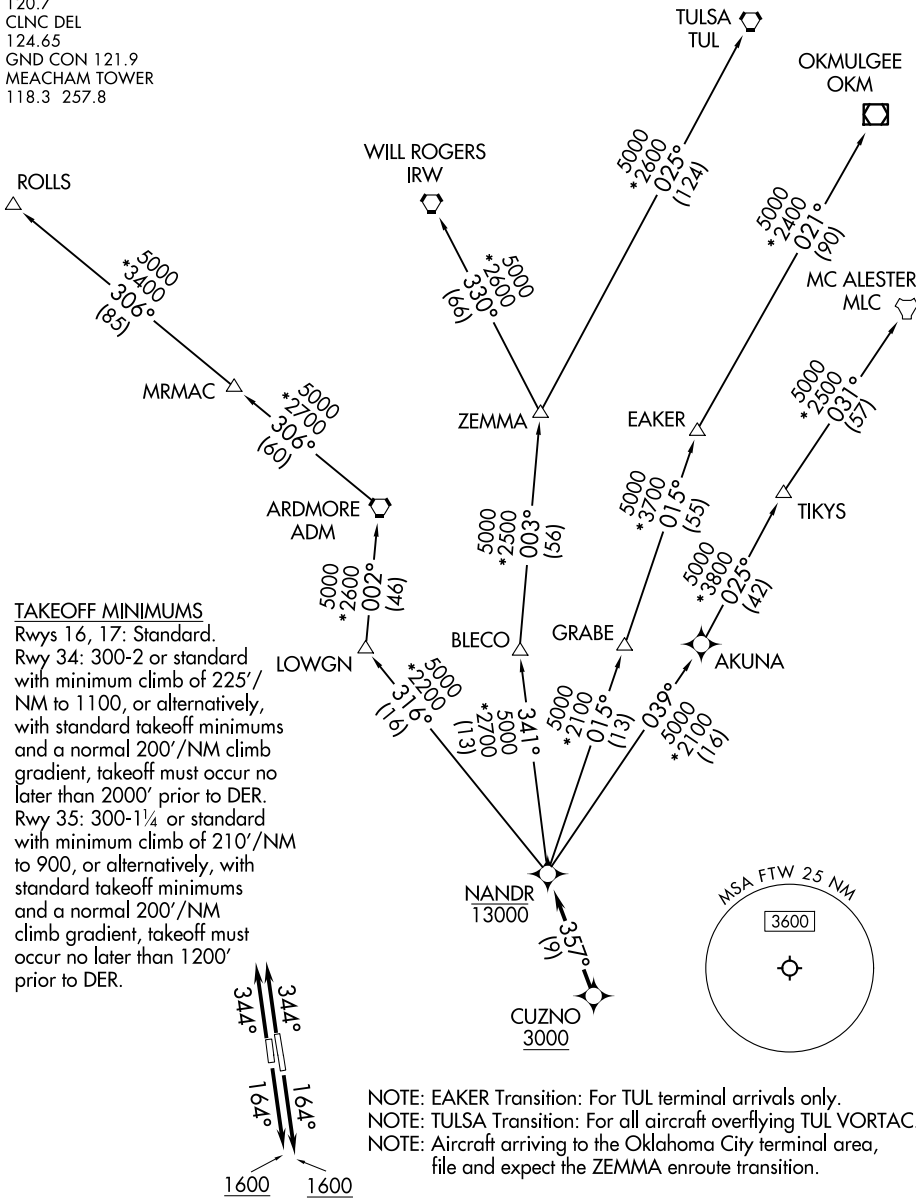

# NANDR THREE DEPARTURE (RNAV)

FORT WORTH, TEXAS

LONE STAR DEP CON  
 118.1 306.95 (Rwys 34, 35)  
 135.975 379.9 (Rwys 16, 17)  
 ATIS  
 120.7  
 CLNC DEL  
 124.65  
 GND CON 121.9  
 MEACHAM TOWER  
 118.3 257.8

RNAV 1 - DME/DME/IRU or GPS.
RADAR required.

**TOP ALTITUDE:  
 ASSIGNED BY ATC**

SC-2, 16 APR 2026 to 14 MAY 2026

SC-2, 16 APR 2026 to 14 MAY 2026

NOTE: Chart not to scale.

(CONTINUED ON FOLLOWING PAGE)

# NANDR THREE DEPARTURE (RNAV)

(NANDR3.NANDR) 17APR25

FORT WORTH, TEXAS

FORT WORTH MEACHAM INTL (F'TW)