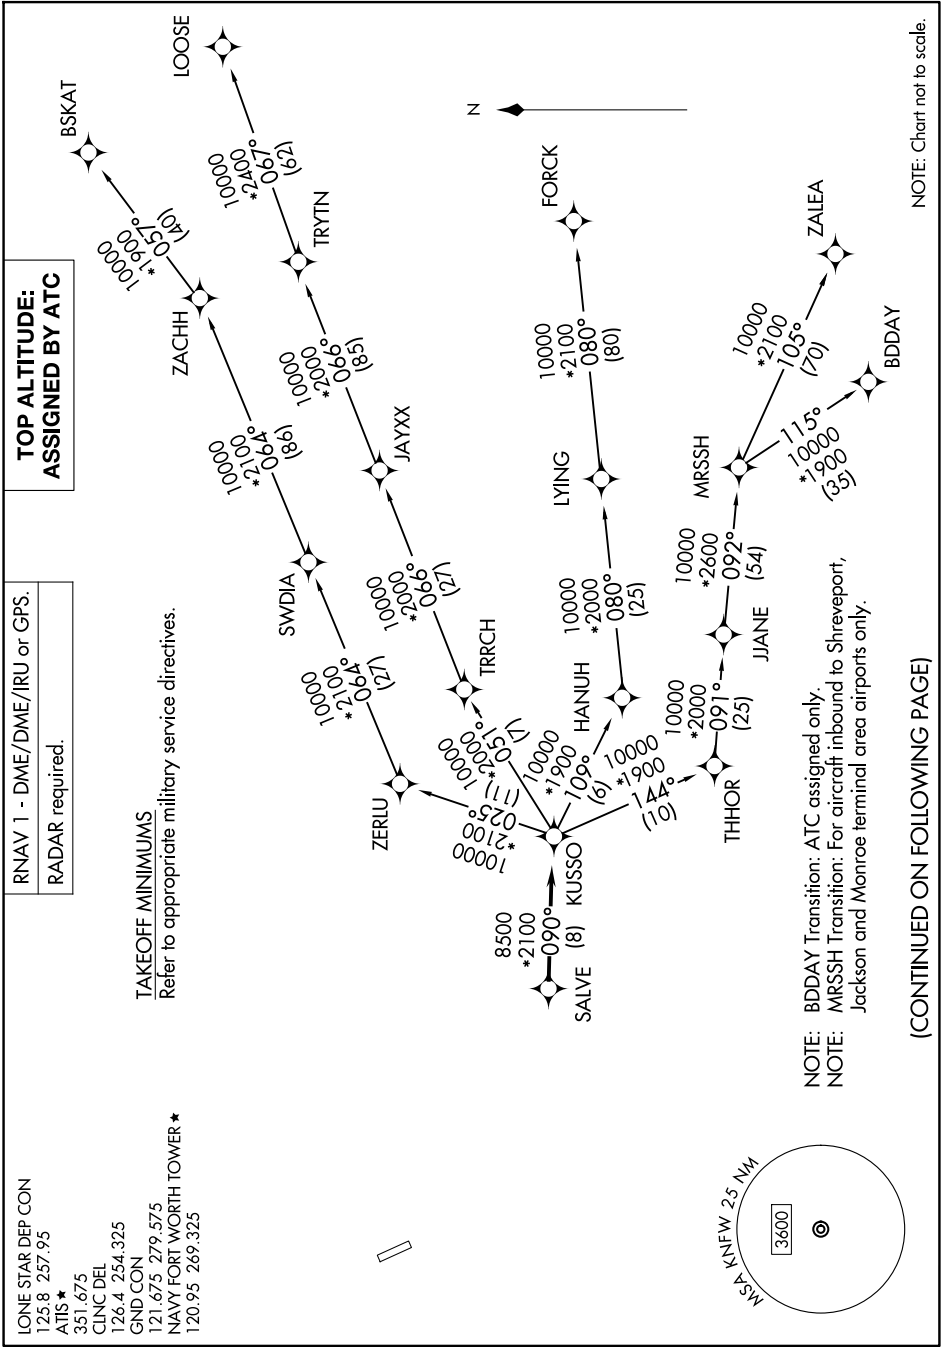

# KUSSO TWO DEPARTURE (RNAV)

FORT WORTH, TEXAS

SC-2, 16 APR 2026 to 14 MAY 2026

LONE STAR DEP CON  
125.8 257.95  
ATIS \*  
351.675  
CINC DEL  
126.4 254.325  
GND CON  
121.675 279.575  
NAVY FORT WORTH TOWER \*  
120.95 269.325

RNAV 1 - DME/DME/IRU or GPS.  
RADAR required.

**TOP ALTITUDE:  
ASSIGNED BY ATC**

**TAKEOFF MINIMUMS**  
Refer to appropriate military service directives.

(CONTINUED ON FOLLOWING PAGE)

SC-2, 16 APR 2026 to 14 MAY 2026