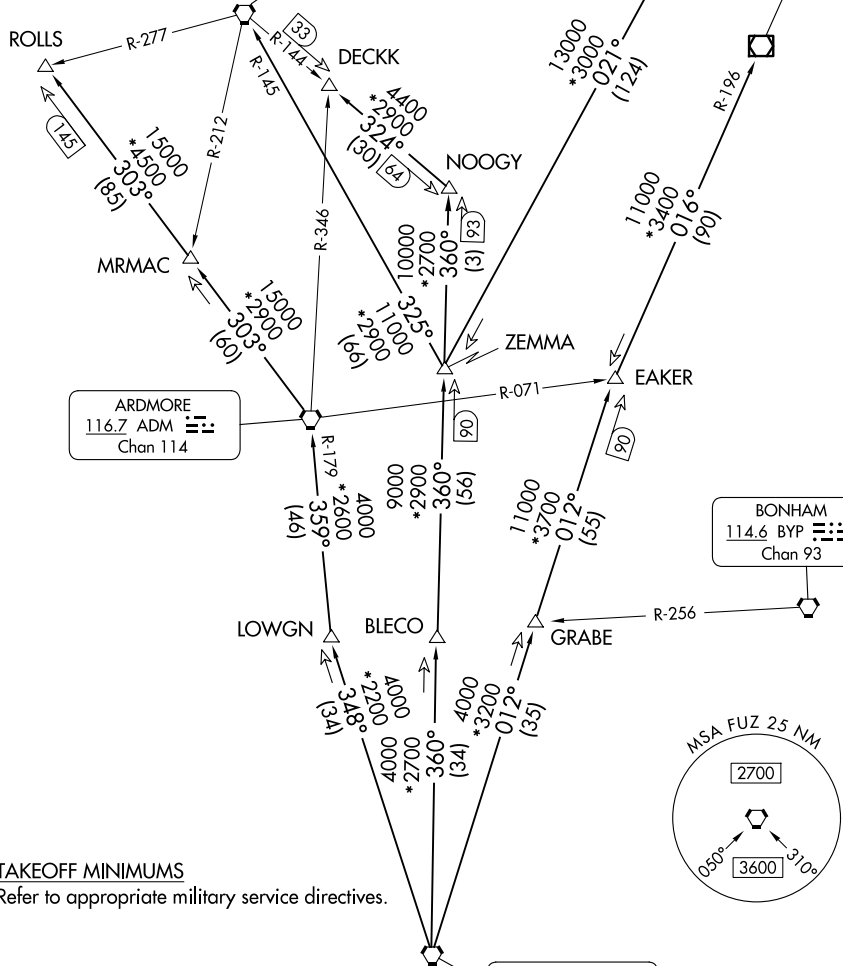

LONE STAR DEP CON  
 125.8 257.95  
 ATIS ★  
 351.675  
 CLNC DEL  
 126.4 254.325  
 GND CON  
 121.675 279.575  
 NAVY FORT WORTH TOWER ★  
 120.95 269.325

**TOP ALTITUDE:  
 ASSIGNED BY ATC**

TULSA  
 114.4 TUL :...:  
 Chan 91

RADAR and DME required.

WILL ROGERS  
 114.1 IRW :...:  
 Chan 88

OKMULGEE  
 114.9 OKM :...:  
 Chan 96

ARDMORE  
 116.7 ADM :...:  
 Chan 114

BONHAM  
 114.6 BYP :...:  
 Chan 93

RANGER  
 115.7 FUZ :...:  
 Chan 104

TAKEOFF MINIMUMS  
 Refer to appropriate military service directives.

NOTE: Chart not to scale.

(CONTINUED ON FOLLOWING PAGE)

SC-2, 16 APR 2026 to 14 MAY 2026

SC-2, 16 APR 2026 to 14 MAY 2026