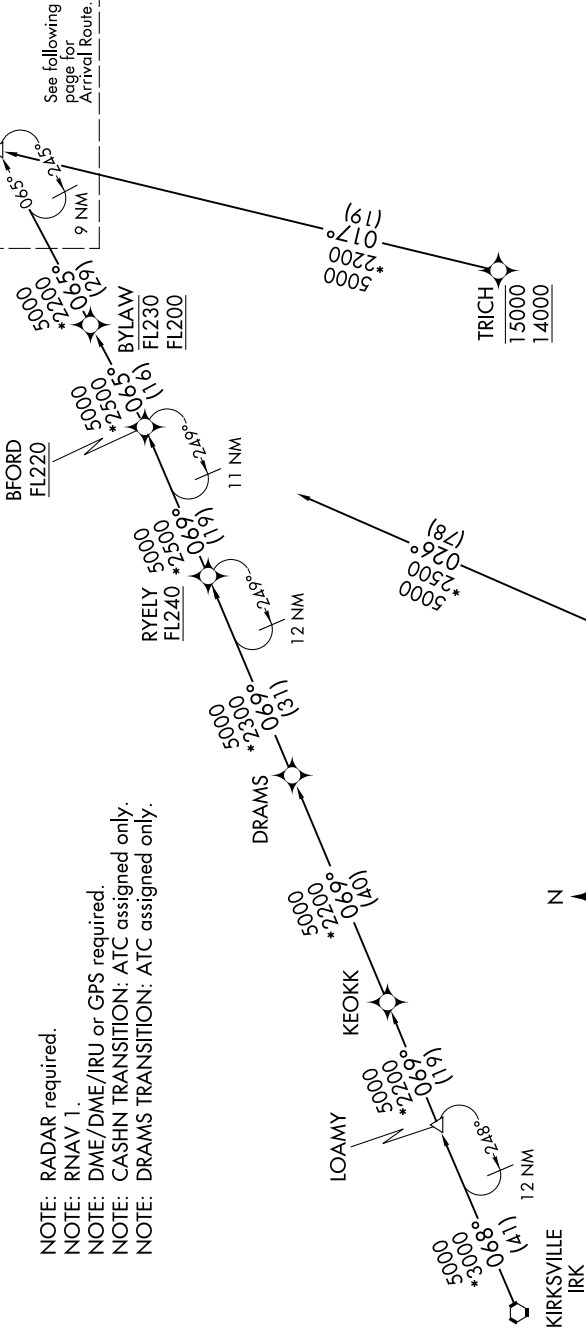

**BENKY SIX ARRIVAL (RNAV) Transition Routes**

EC-3, 16 APR 2026 to 14 MAY 2026

CHICAGO APP CON  
119.0 292.125  
D-ATIS  
135.4 282.225

- NOTE: RADAR required.
- NOTE: RNAV 1.
- NOTE: DME/DME/IRU or GPS required.
- NOTE: CASHN TRANSITION: ATC assigned only.
- NOTE: DRAMS TRANSITION: ATC assigned only.

- BFORD TRANSITION (BFORD.BENKY6):
- BYLAW TRANSITION (BYLAW.BENKY6):
- CASHN TRANSITION (CASHN.BENKY6):
- DRAMS TRANSITION (DRAMS.BENKY6):
- KIRKSVILLE TRANSITION (IRK.BENKY6):
- LOAMY TRANSITION (LOAMY.BENKY6):
- TRICH TRANSITION (TRICH.BENKY6):

(CONTINUED ON FOLLOWING PAGE)

NOTE: Chart not to scale.

EC-3, 16 APR 2026 to 14 MAY 2026