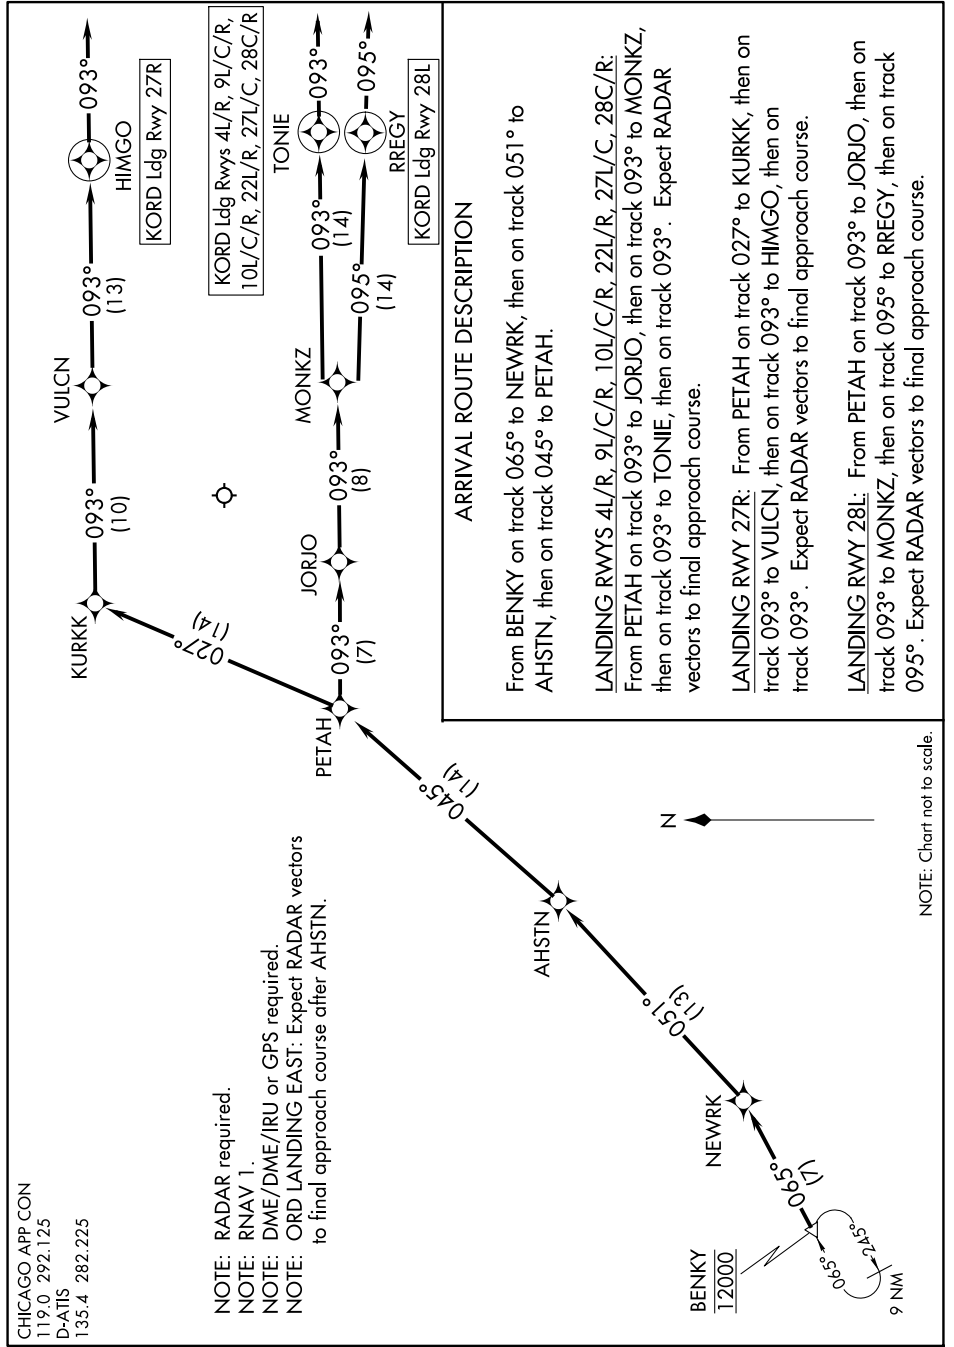

BENKY SIX ARRIVAL (RNAV) Arrival Routes

EC-3, 16 APR 2026 to 14 MAY 2026

CHICAGO APP CON
119.0 292.125
D-ATIS
135.4 282.225

NOTE: RADAR required.
NOTE: RNAV 1.
NOTE: DME/DME/IRU or GPS required.
NOTE: ORD LANDING EAST: Expect RADAR vectors to final approach course after AHSTN.

NOTE: Chart not to scale.

EC-3, 16 APR 2026 to 14 MAY 2026

BENKY SIX ARRIVAL (RNAV) Arrival Routes