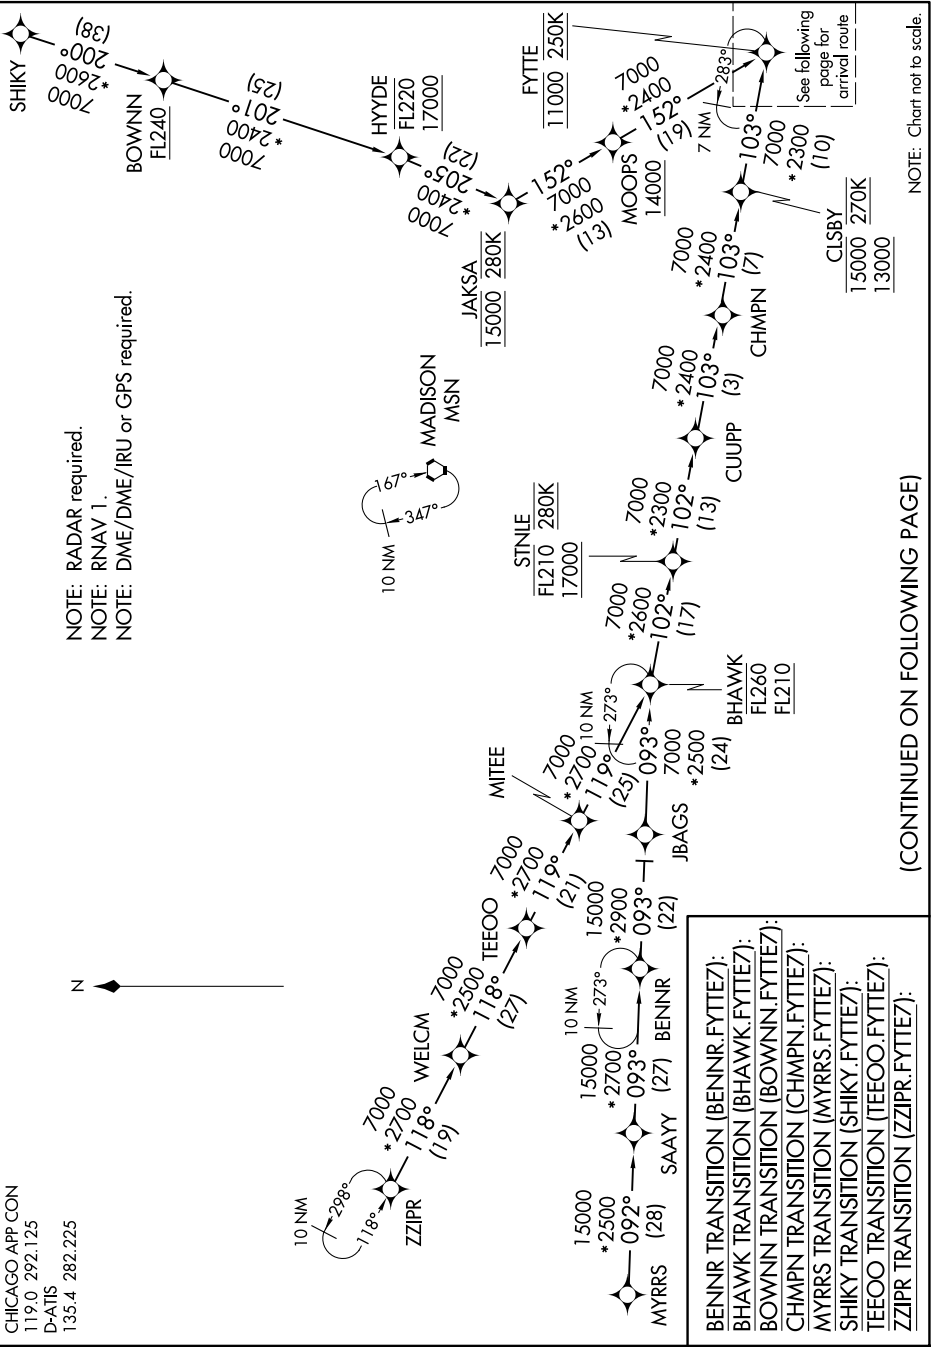

FYTTE SEVEN ARRIVAL (RNAV) Transition Routes

EC-3, 16 APR 2026 to 14 MAY 2026

CHICAGO APP CON  
119.0 292.125  
D-ATIS  
135.4 282.225

NOTE: RADAR required.  
NOTE: RNAV 1.  
NOTE: DME/DME/IRU or GPS required.

- BENNR TRANSITION (BENNR.FYTTE7):
- BHAWK TRANSITION (BHAWK.FYTTE7):
- BOWNN TRANSITION (BOWNN.FYTTE7):
- CHMPN TRANSITION (CHMPN.FYTTE7):
- MYRRS TRANSITION (MYRRS.FYTTE7):
- SHIKY TRANSITION (SHIKY.FYTTE7):
- TEEOO TRANSITION (TEEOO.FYTTE7):
- ZZIPR TRANSITION (ZZIPR.FYTTE7):

NOTE: Chart not to scale.

(CONTINUED ON FOLLOWING PAGE)

EC-3, 16 APR 2026 to 14 MAY 2026