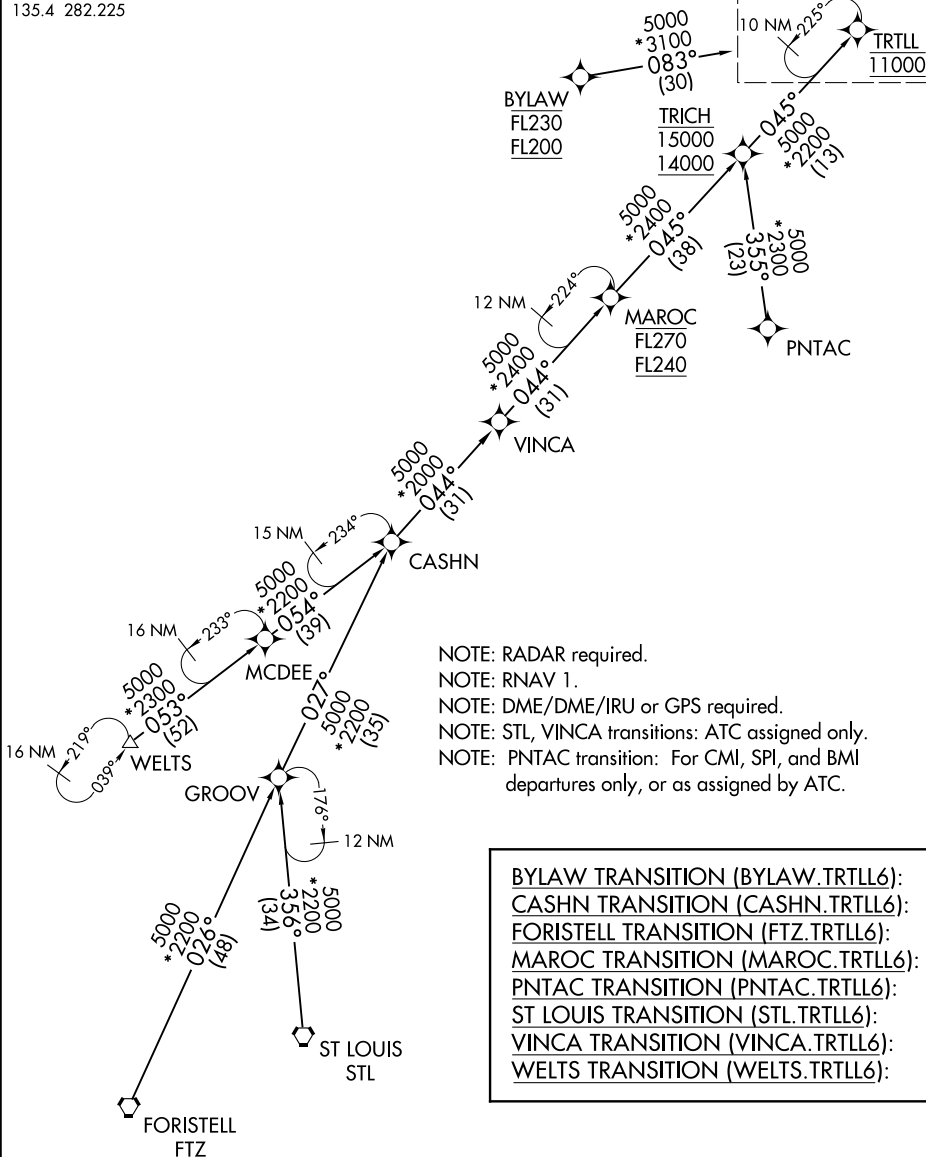

TRTLL SIX ARRIVAL (RNAV) Transition Routes

CHICAGO APP CON  
119.0 292.125  
D-ATIS  
135.4 282.225

See following page for  
Arrival Routes

- NOTE: RADAR required.
- NOTE: RNAV 1.
- NOTE: DME/DME/IRU or GPS required.
- NOTE: STL, VINCA transitions: ATC assigned only.
- NOTE: PNTAC transition: For CMI, SPI, and BMI departures only, or as assigned by ATC.

**BYLAW TRANSITION (BYLAW.TRLL6):**  
**CASHN TRANSITION (CASHN.TRLL6):**  
**FORISTELL TRANSITION (FTZ.TRLL6):**  
**MAROC TRANSITION (MAROC.TRLL6):**  
**PNTAC TRANSITION (PNTAC.TRLL6):**  
**ST LOUIS TRANSITION (STL.TRLL6):**  
**VINCA TRANSITION (VINCA.TRLL6):**  
**WELTS TRANSITION (WELTS.TRLL6):**

(CONTINUED ON FOLLOWING PAGE)

NOTE: Chart not to scale.

EC-3, 16 APR 2026 to 14 MAY 2026

EC-3, 16 APR 2026 to 14 MAY 2026