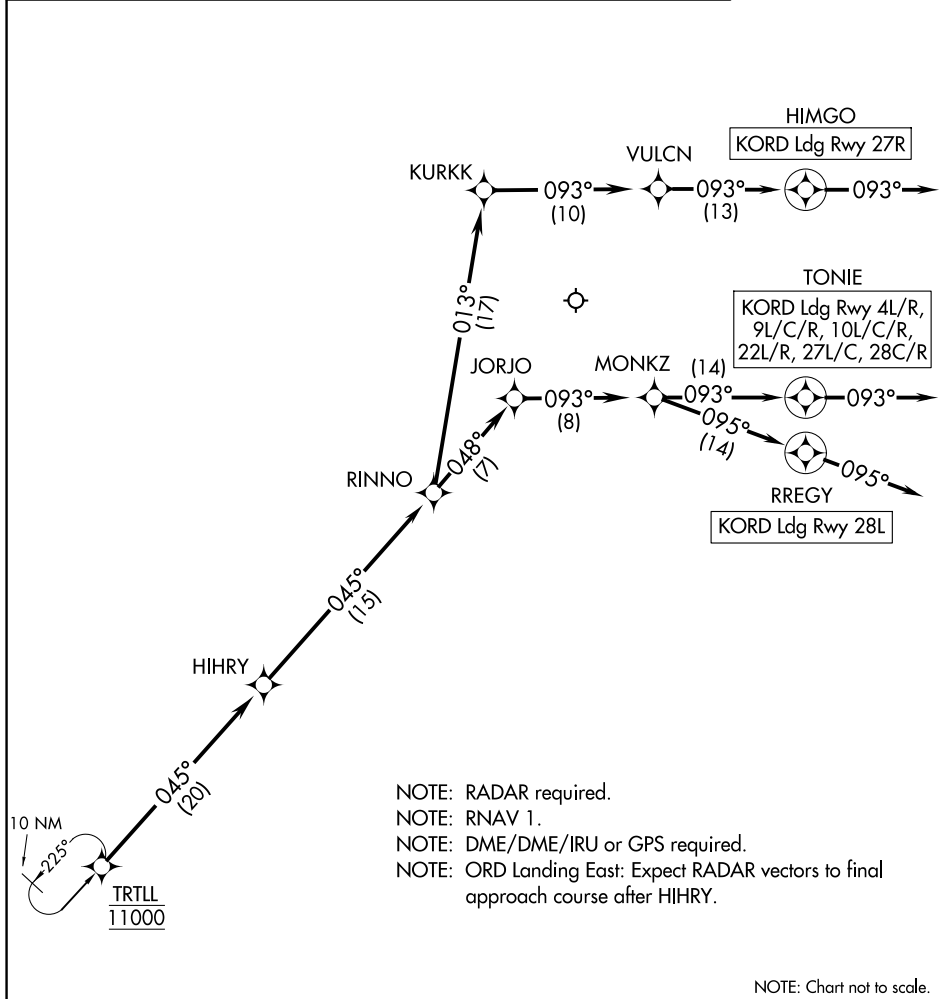

TRTLL SIX ARRIVAL (RNAV) Arrival Routes

ARRIVAL ROUTE DESCRIPTION

From TRTLL on track 045° to HIHRY, then on track 045° to RINNO.

LANDING RWYS 4L/R, 9L/C/R, 10L/C/R, 22L/R, 27L/C, 28C/R:

From RINNO on track 048° to JORJO, then on track 093° to MONKZ, then on track 093° to TONIE, then on track 093°. Expect RADAR vectors to final approach course.

LANDING RWY 27R: From RINNO on track 013° to KURKK, then on track 093° to VULCN, then on track 093° to HIMGO, then on track 093°. Expect RADAR vectors to final approach course.

LANDING RWY 28L: From RINNO on track 048° to JORJO, then on track 093° to MONKZ, then on track 095° to RREGY, then on track 095°. Expect RADAR vectors to final approach course.

CHICAGO APP CON
119.0 292.125
D-ATIS
135.4 282.225

EC-3, 16 APR 2026 to 14 MAY 2026

EC-3, 16 APR 2026 to 14 MAY 2026

TRTLL SIX ARRIVAL (RNAV) Arrival Routes