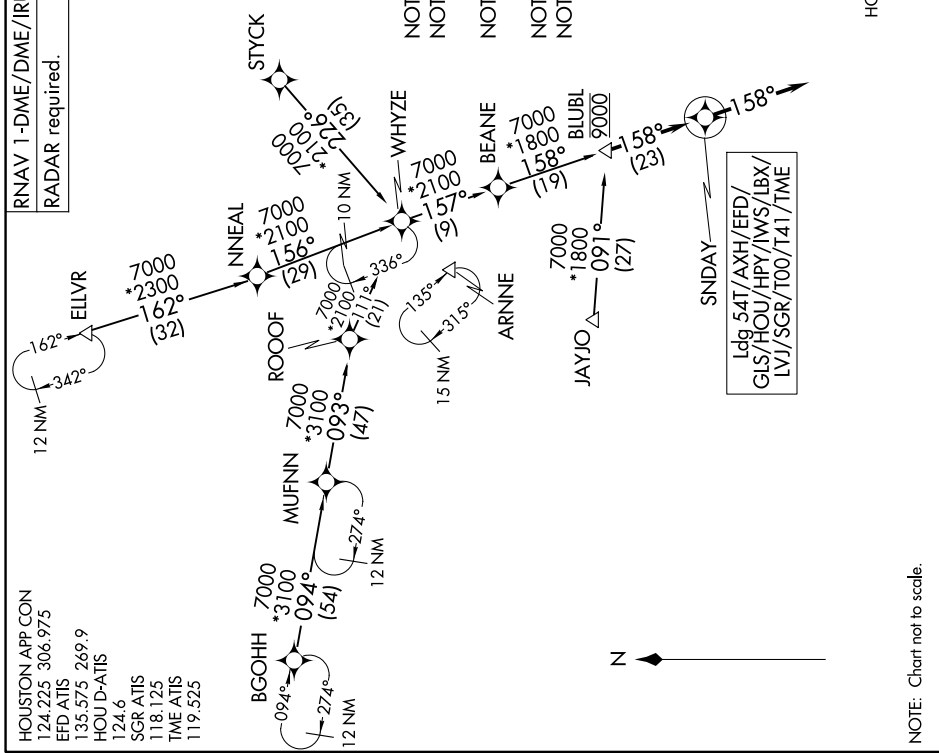

# SNDAY ONE ARRIVAL (RNAV)

SC-5, 16 APR 2026 to 14 MAY 2026

**ARRIVAL ROUTE DESCRIPTION**

BGOHH TRANSITION (BGOHH.SNDAY1):  
 ELLVR TRANSITION (ELLVR.SNDAY1):  
 JAYJO TRANSITION (JAYJO.SNDAY1):  
 MUFNN TRANSITION (MUFNN.SNDAY1):  
 STYCK TRANSITION (STYCK.SNDAY1):

**LANDING ALL AIRPORTS:** From BLUBL on track 158° to SNDAY, then on track 158°. Expect RADAR vectors to final approach course.

RNAV 1-DME/DME/IRU or GPS.  
 RADAR required.

HOUSTON APP CON  
 124.225 306.975  
 EFD ATIS  
 135.575 269.9  
 HOU D-ATIS  
 124.6  
 SGR ATIS  
 118.125  
 TIME ATIS  
 119.525

# SNDAY ONE ARRIVAL (RNAV)

NOTE: Chart not to scale.

SC-5, 16 APR 2026 to 14 MAY 2026