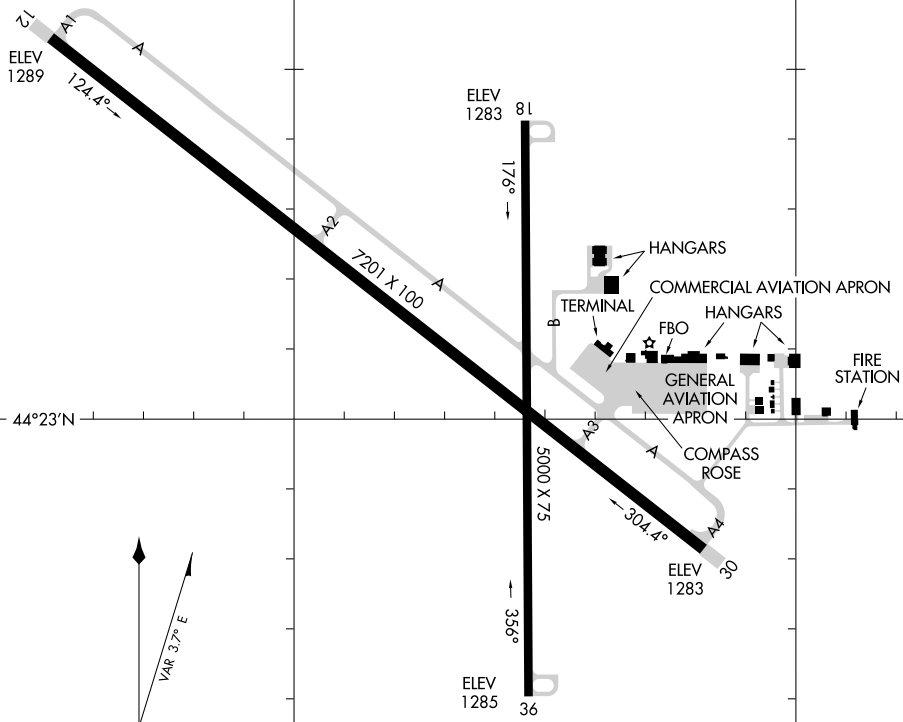

# AIRPORT DIAGRAM

AL-202 (FAA)

HURON RGNL (HON)  
HURON, SOUTH DAKOTA

ASOS  
118.125  
CTAF/UNICOM  
123.0

FIELD  
ELEV  
1289

44°24'N

RWY 12-30  
PCN 51 R/B/W/T  
S-75, D-150, 2D-280, 2D/2D2-395  
RWY 18-36  
PCN 11 R/C/W/T  
S-40, D-55

NC-1, 16 APR 2026 to 14 MAY 2026

44°23'N

98°14'W

98°13'W

NC-1, 16 APR 2026 to 14 MAY 2026

# AIRPORT DIAGRAM

25331

HURON, SOUTH DAKOTA  
HURON RGNL (HON)