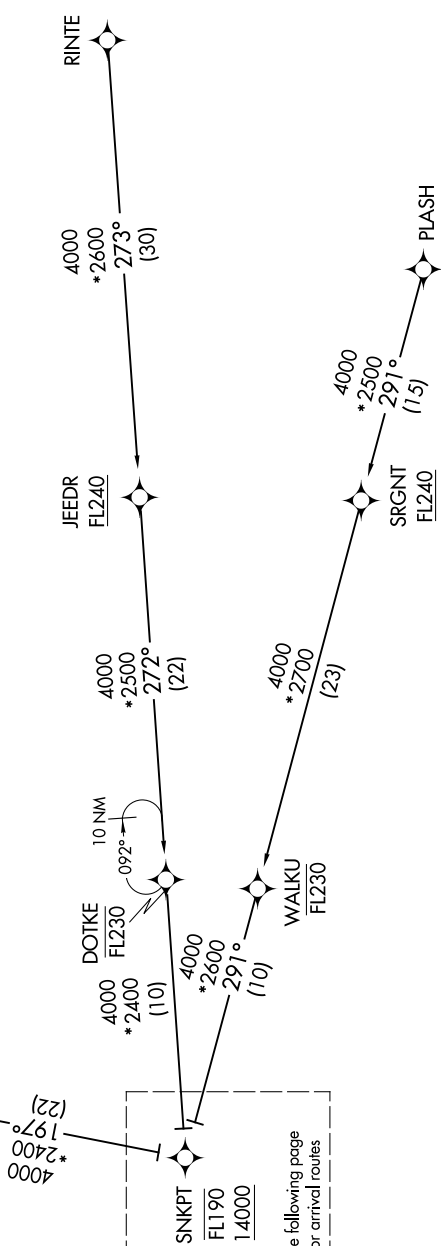

ARCAB TRANSITION (ARCAB.SNKPT2):
 JEEDR TRANSITION (JEEDR.SNKPT2):
 PLASH TRANSITION (PLASH.SNKPT2):
 RINTE TRANSITION (RINTE.SNKPT2):
 SJAAY TRANSITION (SJAAY.SNKPT2):

EC-2, 16 APR 2026 to 14 MAY 2026

INDIANAPOLIS APP CON
 128.175 317.8
 D-ATIS 134.25

NOTE: Radar required.
 NOTE: RNAV 1.
 NOTE: DME/DME/IRU or GPS required.
 NOTE: Expect descend via clearance and landing
 direction assignment by Indianapolis center.
 Approach will assign landing Rwy.

(CONTINUED ON FOLLOWING PAGE)

NOTE: Chart not to scale.

EC-2, 16 APR 2026 to 14 MAY 2026