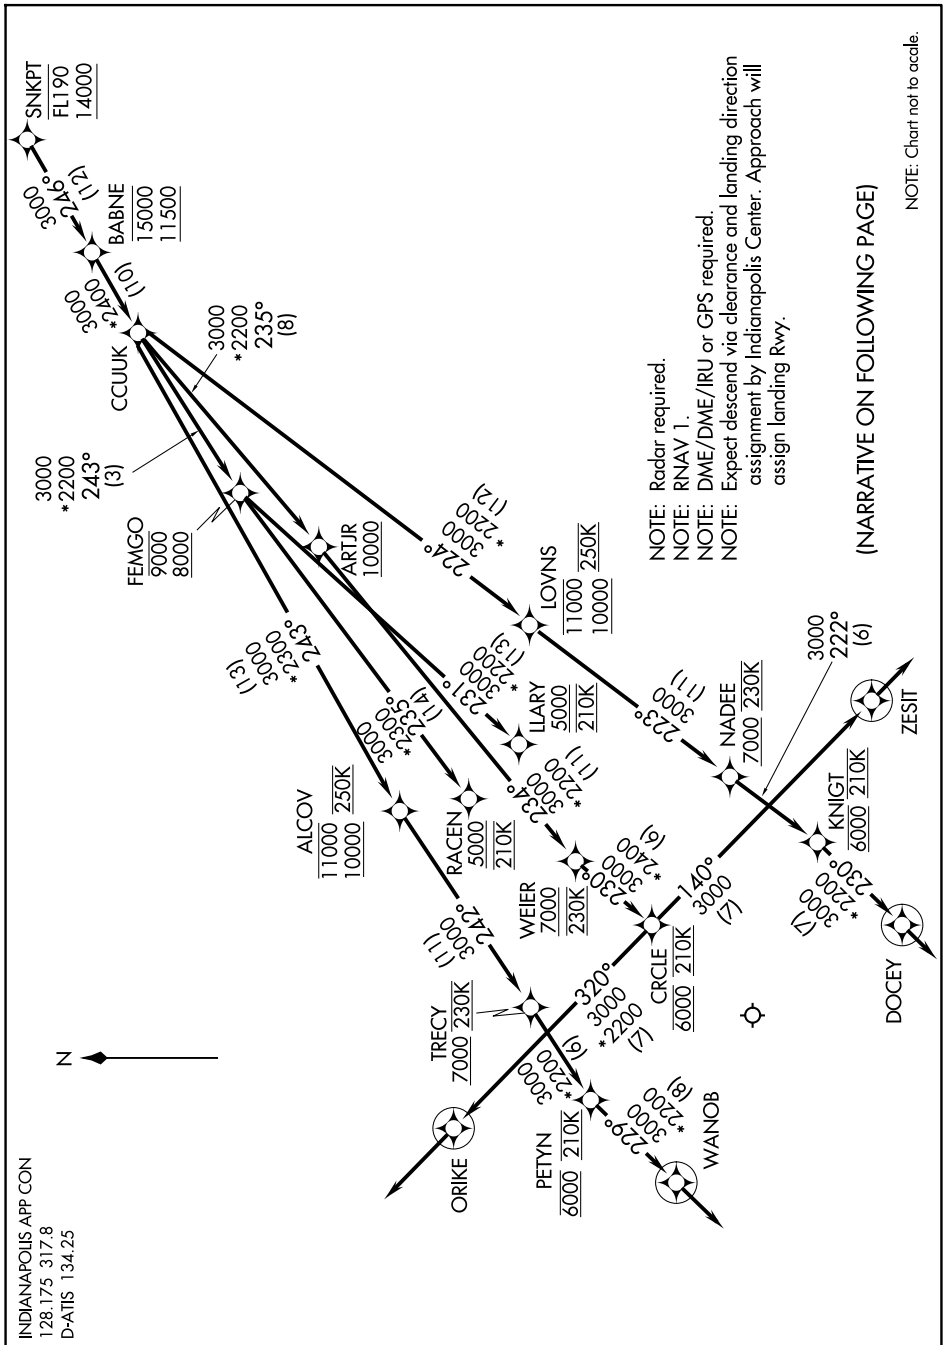

EC-2, 16 APR 2026 to 14 MAY 2026

INDIANAPOLIS APP CON
128.175 317.8
D-ATIS 134.25

(NARRATIVE ON FOLLOWING PAGE)

NOTE: Chart not to scale.

EC-2, 16 APR 2026 to 14 MAY 2026