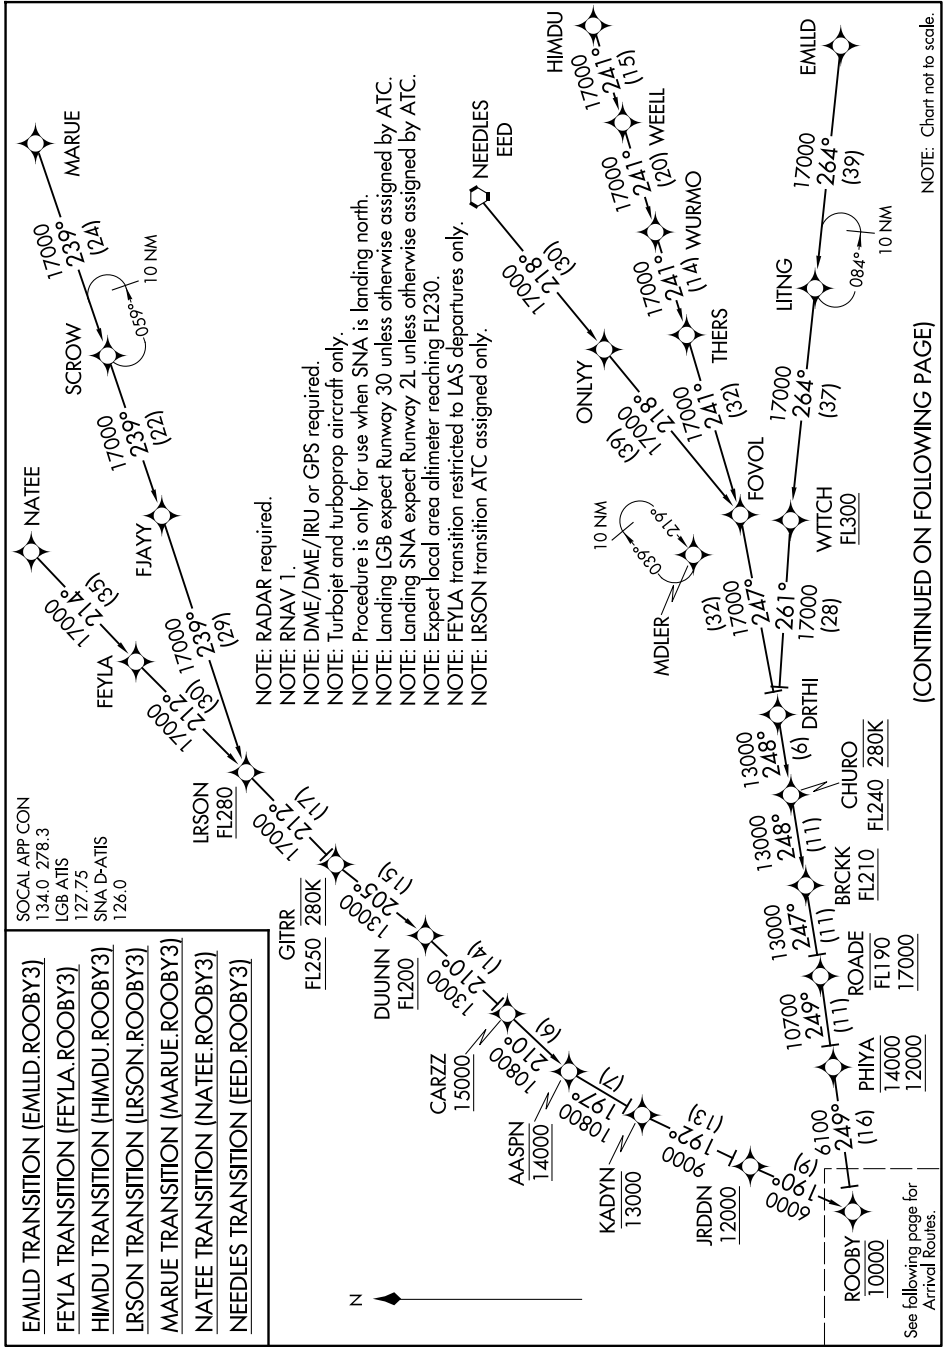

ROOBY THREE ARRIVAL (RNAV) Transition Routes

SW-3, 16 APR 2026 to 14 MAY 2026

(CONTINUED ON FOLLOWING PAGE)

SW-3, 16 APR 2026 to 14 MAY 2026