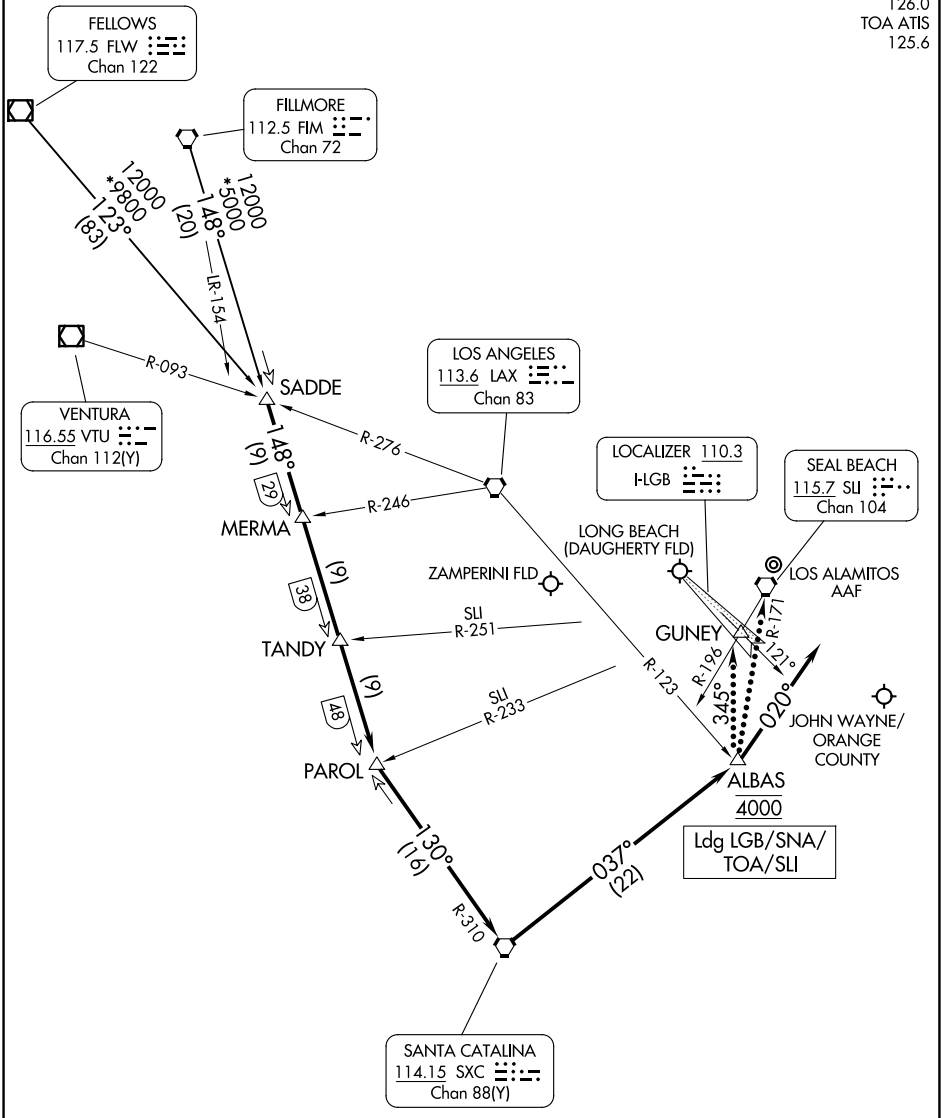

TANDY SIX ARRIVAL

AL-236 (FAA)

LONG BEACH, CALIFORNIA

RADAR required.

- SOCAL APP CON 127.4 263.025
- KSUJ ATIS 118.875 379.975
- LGB ATIS 127.75
- SNA D-ATIS 126.0
- TOA ATIS 125.6

SW-3, 16 APR 2026 to 14 MAY 2026

SW-3, 16 APR 2026 to 14 MAY 2026

NOTE: STAR has extended over-water flight operations.

NOTE: Chart not to scale

TANDY SIX ARRIVAL

LONG BEACH, CALIFORNIA