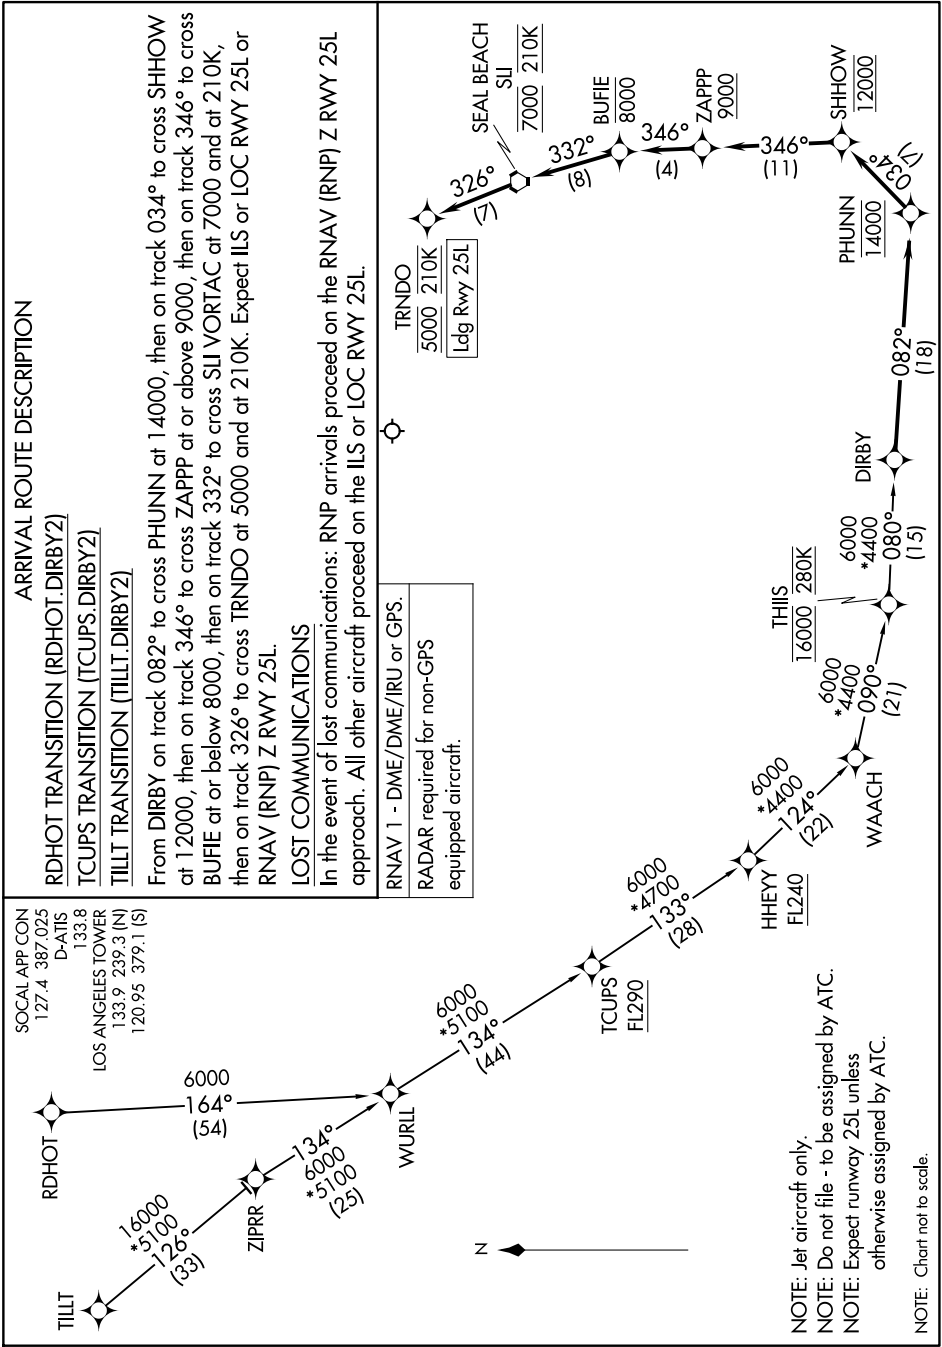

DIRBY TWO ARRIVAL (RNAV)

AL-237 (FAA)

LOS ANGELES INTL (LAX)
LOS ANGELES, CALIFORNIA

SW-3, 16 APR 2026 to 14 MAY 2026

SW-3, 16 APR 2026 to 14 MAY 2026

DIRBY TWO ARRIVAL (RNAV)

LOS ANGELES, CALIFORNIA
LOS ANGELES INTL (LAX)