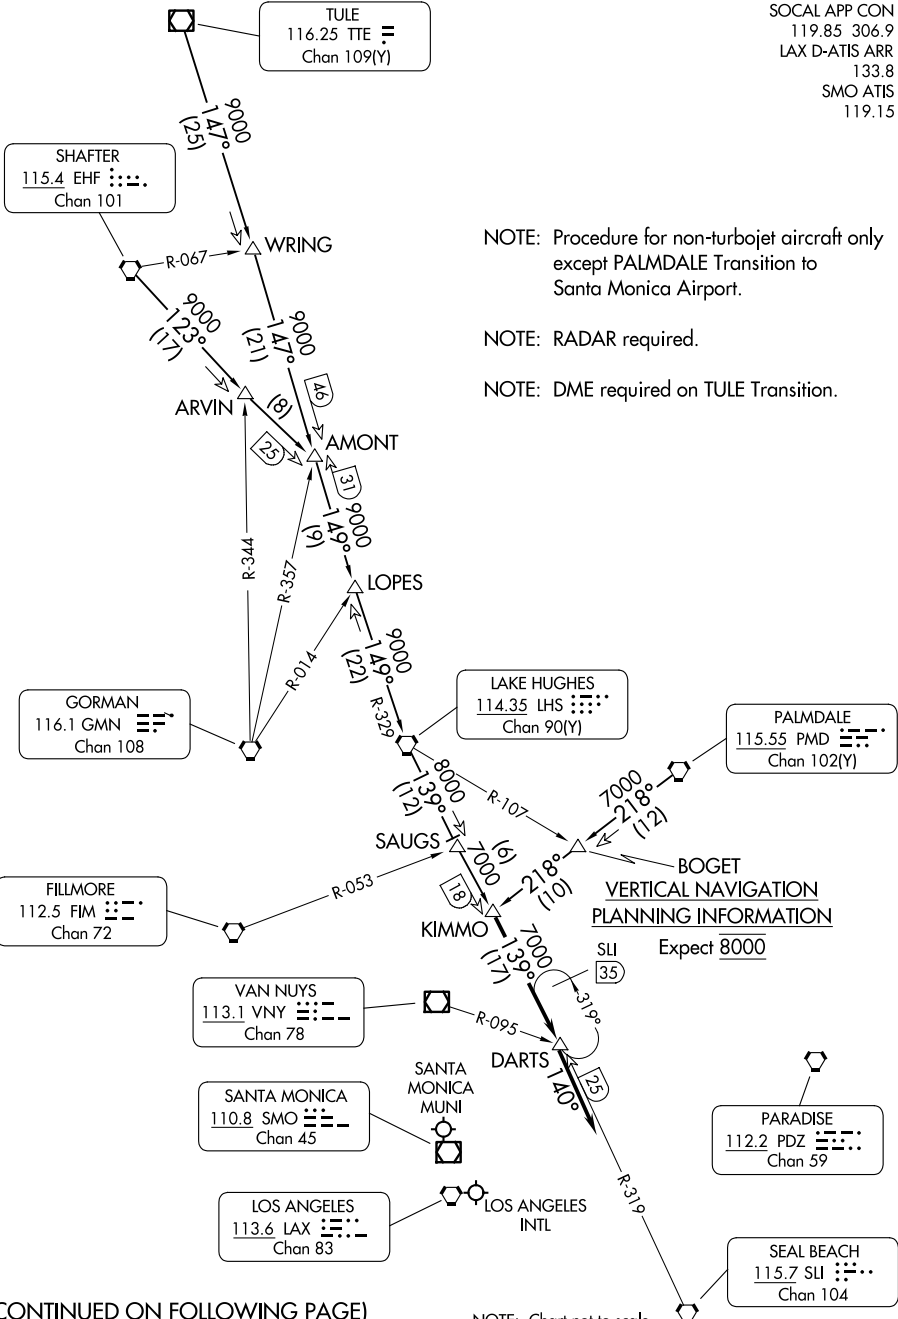

KIMMO THREE ARRIVAL

AL-237 (FAA)

LOS ANGELES, CALIFORNIA

SOCAL APP CON
 119.85 306.9
 LAX D-ATIS ARR
 133.8
 SMO ATIS
 119.15

SW-3, 16 APR 2026 to 14 MAY 2026

SW-3, 16 APR 2026 to 14 MAY 2026

(CONTINUED ON FOLLOWING PAGE)

NOTE: Chart not to scale.

KIMMO THREE ARRIVAL

LOS ANGELES, CALIFORNIA