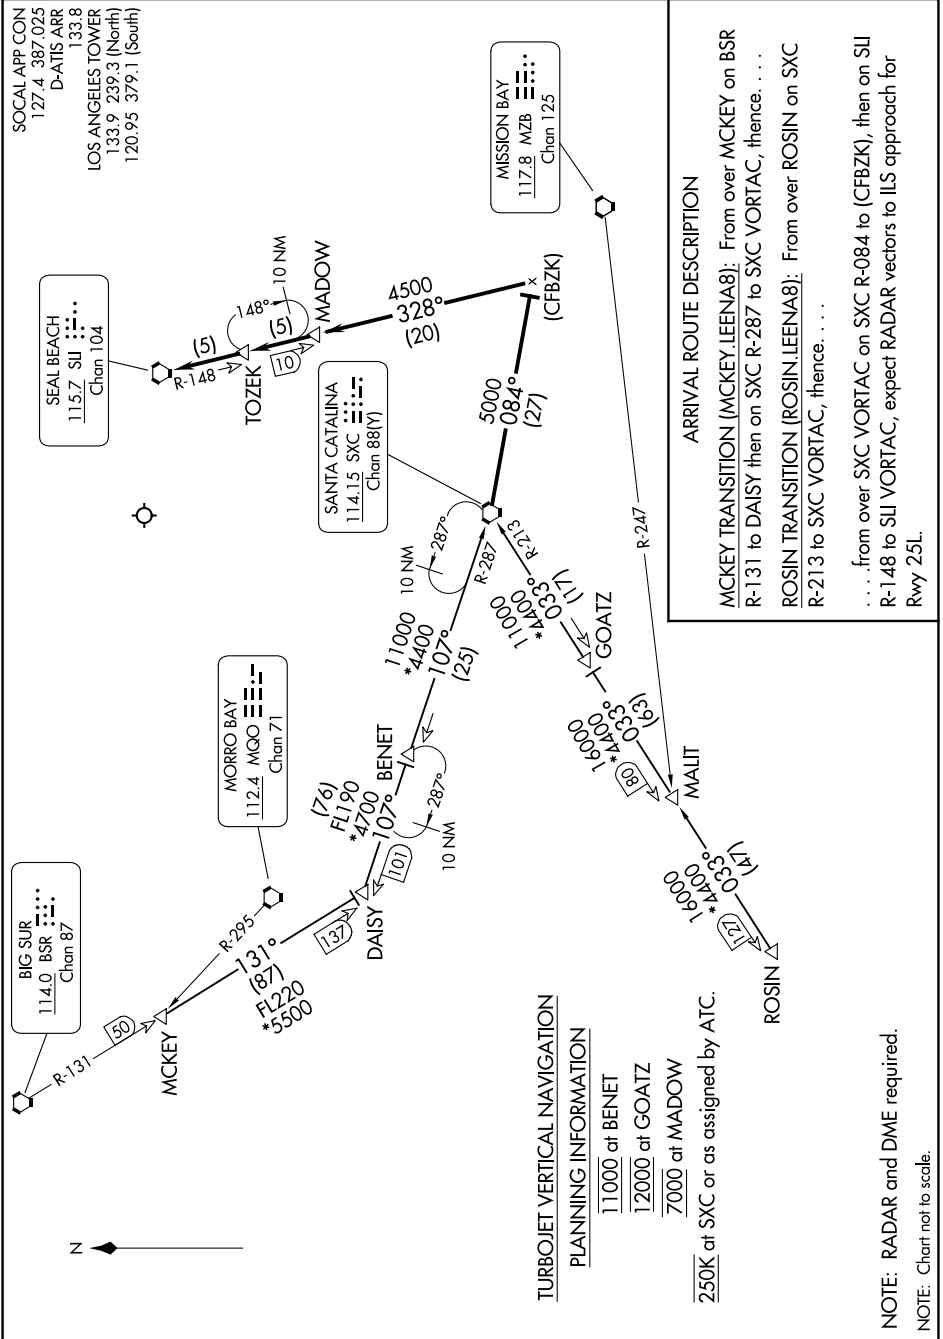

# LEENA EIGHT ARRIVAL

SW-3, 16 APR 2026 to 14 MAY 2026

SW-3, 16 APR 2026 to 14 MAY 2026

# LEENA EIGHT ARRIVAL