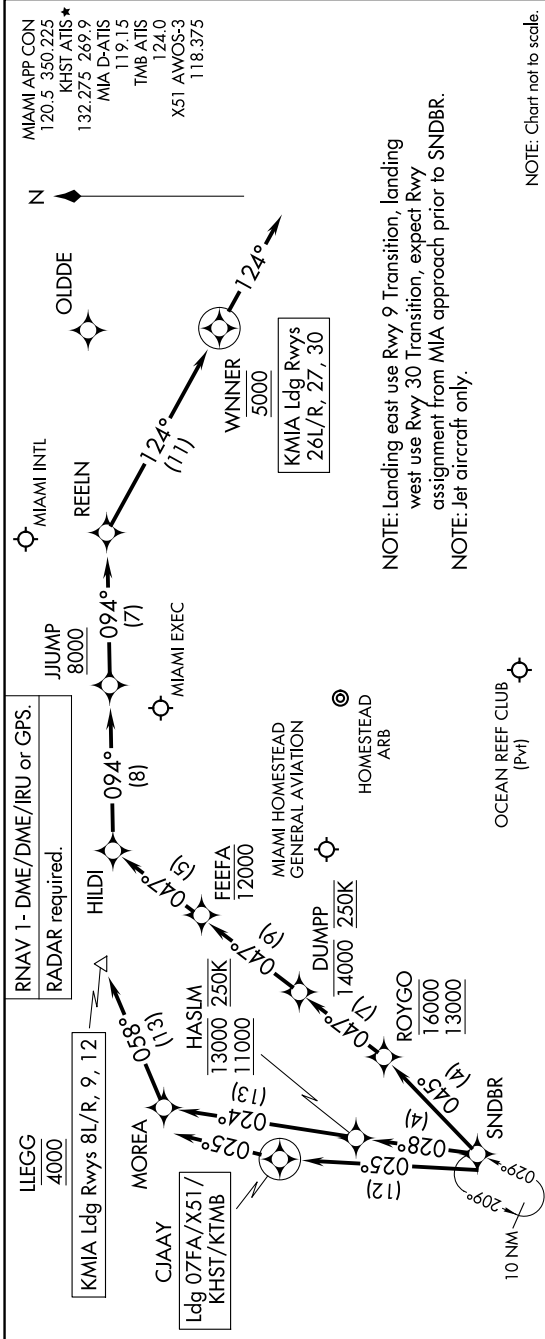

SNDBR THREE ARRIVAL (RNAV) Arrival Routes

MIAMI, FLORIDA

SE-3, 16 APR 2026 to 14 MAY 2026

ARRIVAL ROUTE DESCRIPTION

LANDING KMIA RUNWAYS 8L/R, 9, 12: From SNDBR on track 028° to cross HASJM between 11000 and 13000 and at 250K, then on track 024° to MOREA, then on track 058° to cross LLEGG at 4000. Expect ILS or RNAV Rwy 9 approach or RADAR vectors to final approach course.

LANDING KMIA RUNWAYS 26L/R, 27, 30: From SNDBR on track 045° to cross ROYGO between 13000 and 16000, then on track 047° to cross DUMPP at or below 14000 and at 250K, then on track 047° to cross FEFFA at or below 12000, then on track 047° to HILDI, then on track 094° to cross JUJUMP at or above 8000, then on track 094° to REELN, then on track 124° to cross WNNER at 5000, then on track 124°. Expect RADAR vectors to final approach course.

LANDING 07FA/X51/KHST/KTMB: From SNDBR on track 025° to CJAAY, then on track 025°. Expect RADAR vectors to final approach course.

SNDBR THREE ARRIVAL (RNAV) Arrival Routes

MIAMI, FLORIDA

SE-3, 16 APR 2026 to 14 MAY 2026