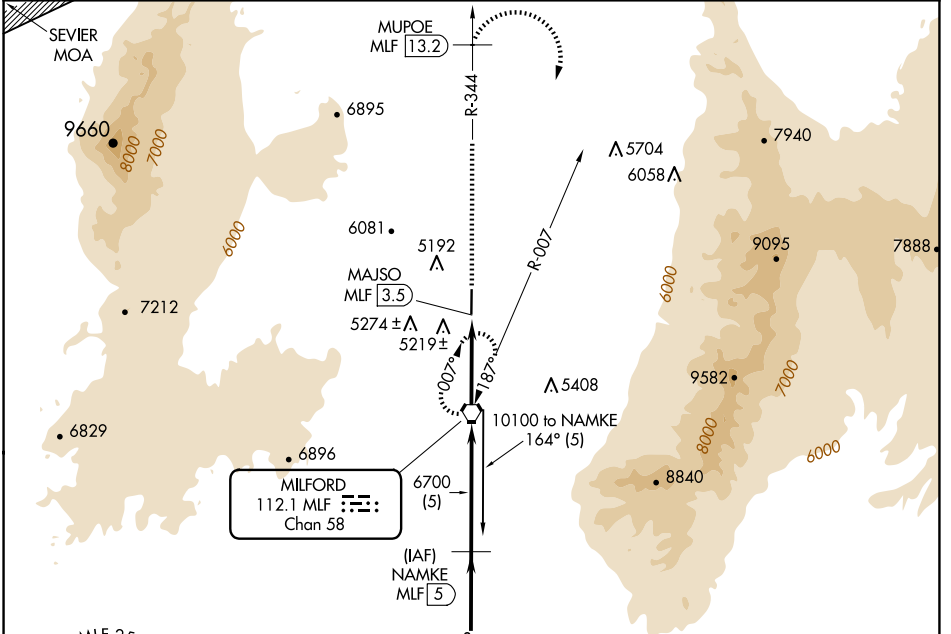

VORTAC MLF 112.1 Chan 58	APP CRS 344°	Rwy Ldg TDZE Apt Elev 5042	N/A N/A
--	------------------------	--	--------------------------

VOR/DME-A

MILFORD MUNI/BEN AND JUDY BRISCOE FLD (MLF)

⚠ When local altimeter setting not received, use Cedar City altimeter setting and increase all MDAs 180 feet, Circling Cat D NA. When VGS1 inop, procedure NA at night. Visibility reduction by helicopters NA.

⚠ MISSED APPROACH: Climb on MLF VORTAC R-344 to MUPOE/MLF 13.2 DME then climbing right turn to 9600 on heading 150° and MLF VORTAC R-007 to MILFORD VORTAC and hold.

ASOS 135.025	SALT LAKE CENTER 125.575 379.275	UNICOM 122.8 (CTAF) 0
------------------------	--	---------------------------------

SW-4, 16 APR 2026 to 14 MAY 2026

SW-4, 16 APR 2026 to 14 MAY 2026

ELEV 5042

MRL Rwy 16-34 **0**

REIL Rws 16 and 34 **0**

91 **0**

34 **0**

344°

VOR/DME-A