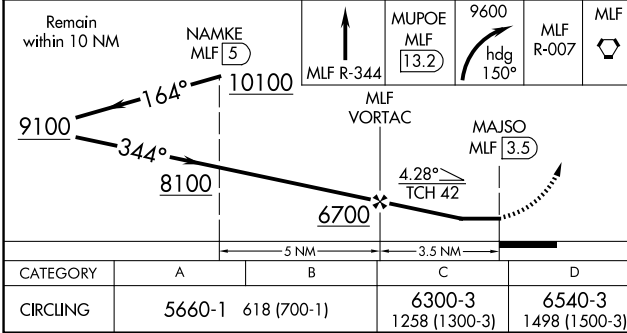

SW-4, 16 APR 2026 to 14 MAY 2026

SW-4, 16 APR 2026 to 14 MAY 2026

ELEV 5042

MRL Rwy 16-34 **0**

REIL Rws 16 and 34 **0**

91 **0**

34 **0**

344°