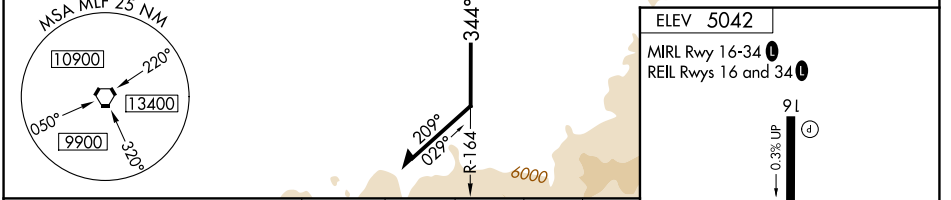

SW-4, 16 APR 2026 to 14 MAY 2026

SW-4, 16 APR 2026 to 14 MAY 2026