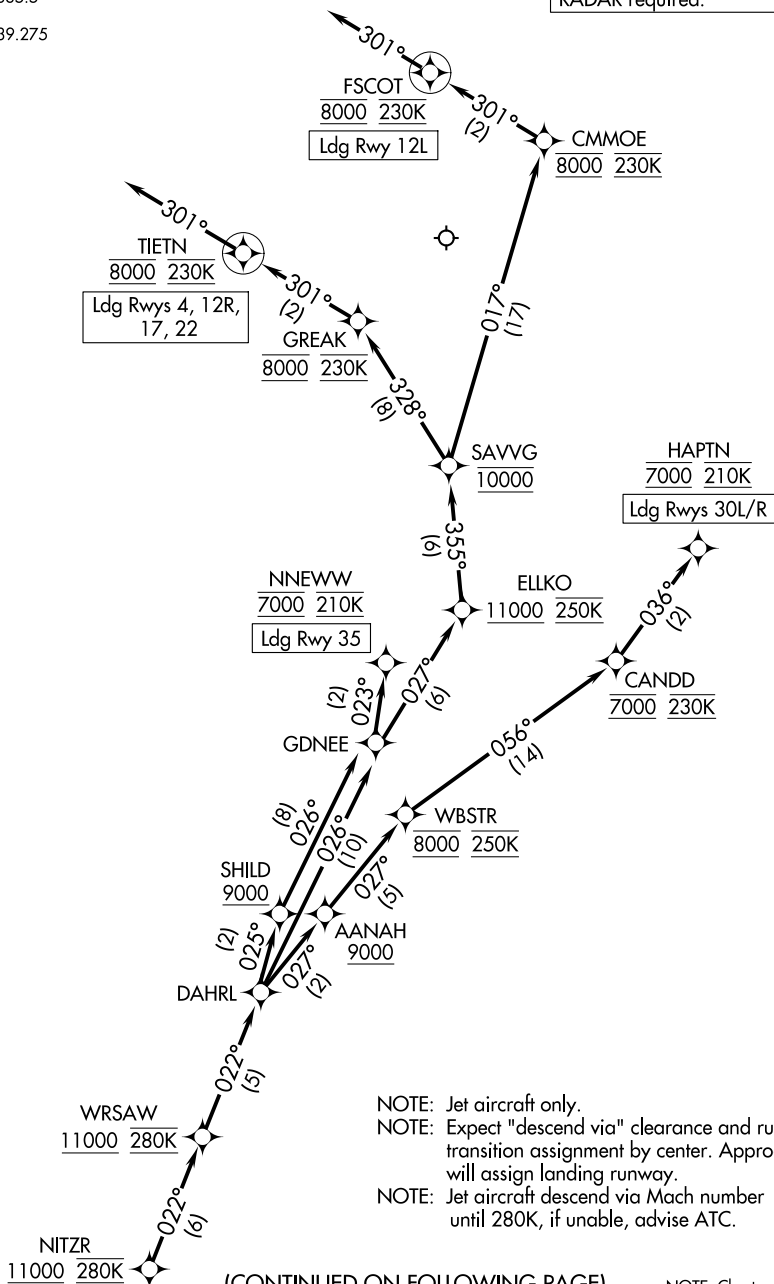

MINNEAPOLIS APP CON  
135.475 335.5  
D-ATIS  
135.35 239.275

RNAV 1- DME/DME/IRU or GPS.  
RADAR required.

(CONTINUED ON FOLLOWING PAGE)

NOTE: Chart not to scale.