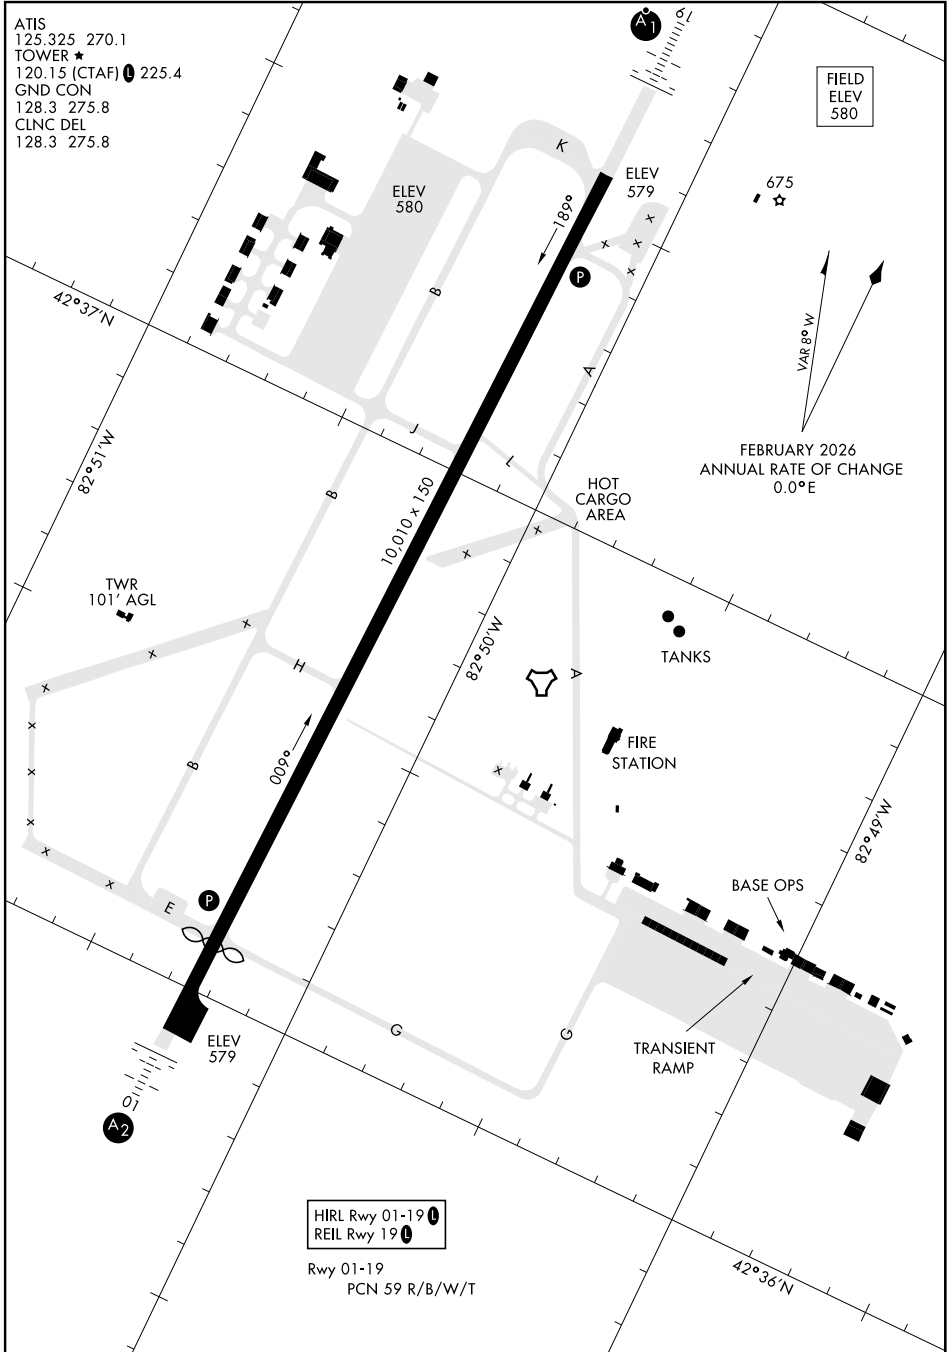

26078

AIRPORT DIAGRAM

[USAF]

SELFRIDGE ANGB (KMTC)

MT. CLEMENS, MICHIGAN

ATIS 125.325 270.1
 TOWER ★ 120.15 (CTAF) 225.4
 GND CON 128.3 275.8
 CLNC DEL 128.3 275.8

FIELD ELEV 580

FEBRUARY 2026
 ANNUAL RATE OF CHANGE
 0.0° E

HIRL Rwy 01-19
 REIL Rwy 19

Rwy 01-19
 PCN 59 R/B/W/T

EC-1, 16 APR 2026 to 14 MAY 2026

EC-1, 16 APR 2026 to 14 MAY 2026

AIRPORT DIAGRAM

SELFRIDGE ANGB (KMTC)
MT. CLEMENS, MICHIGAN