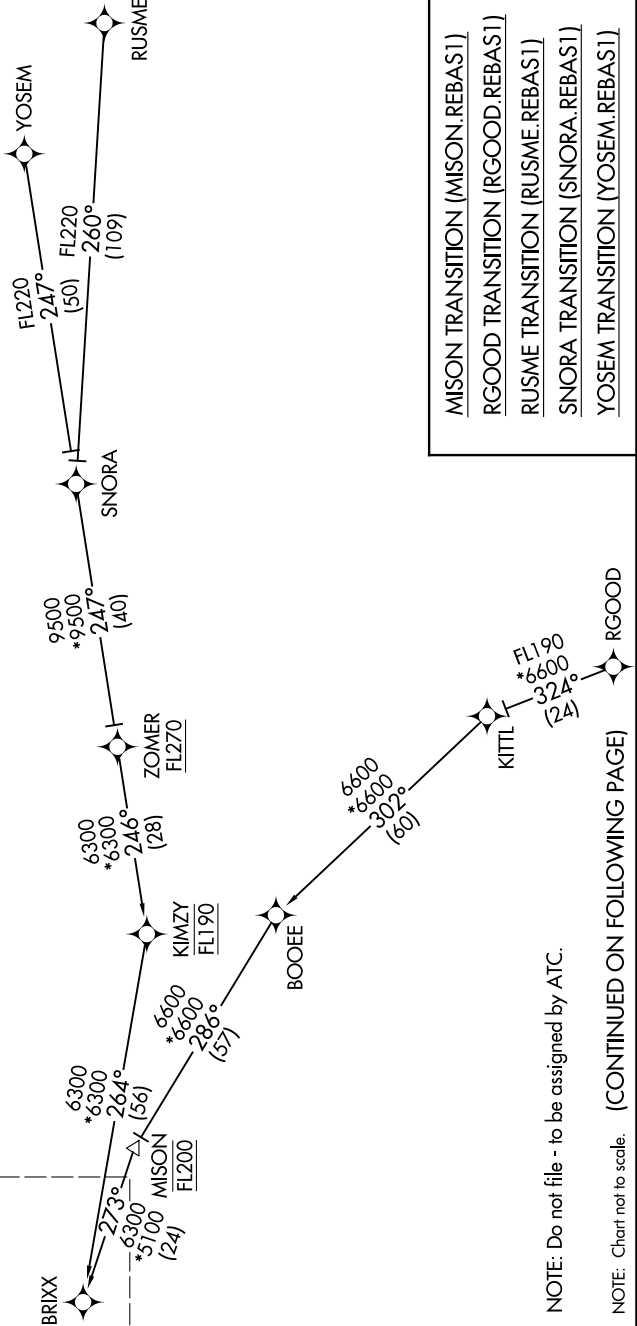

REBAS ONE ARRIVAL (RNAV) Transition Routes

NAPA, CALIFORNIA

- OAKLAND CENTER
127.8 353.5
- APC ATIS
124.05
- STS ATIS
120.55
- APC GND CON
121.7
- STS GND CON
121.9
- NAPA TOWER ★
118.7 257.8
- SANTA ROSA TOWER ★
118.5 363.0

- MISON TRANSITION (MISON.REBAS1)
- RGOOD TRANSITION (RGOOD.REBAS1)
- RUSME TRANSITION (RUSME.REBAS1)
- SNORA TRANSITION (SNORA.REBAS1)
- YOSEM TRANSITION (YOSEM.REBAS1)

SW-2, 16 APR 2026 to 14 MAY 2026

SW-2, 16 APR 2026 to 14 MAY 2026

RNAV 1 - DME/DME/IRU or GPS.
RADAR required.

See following page for arrival routes.

NOTE: Do not file - to be assigned by ATC.

NOTE: Chart not to scale. (CONTINUED ON FOLLOWING PAGE)

REBAS ONE ARRIVAL (RNAV) Transition Routes

NAPA, CALIFORNIA