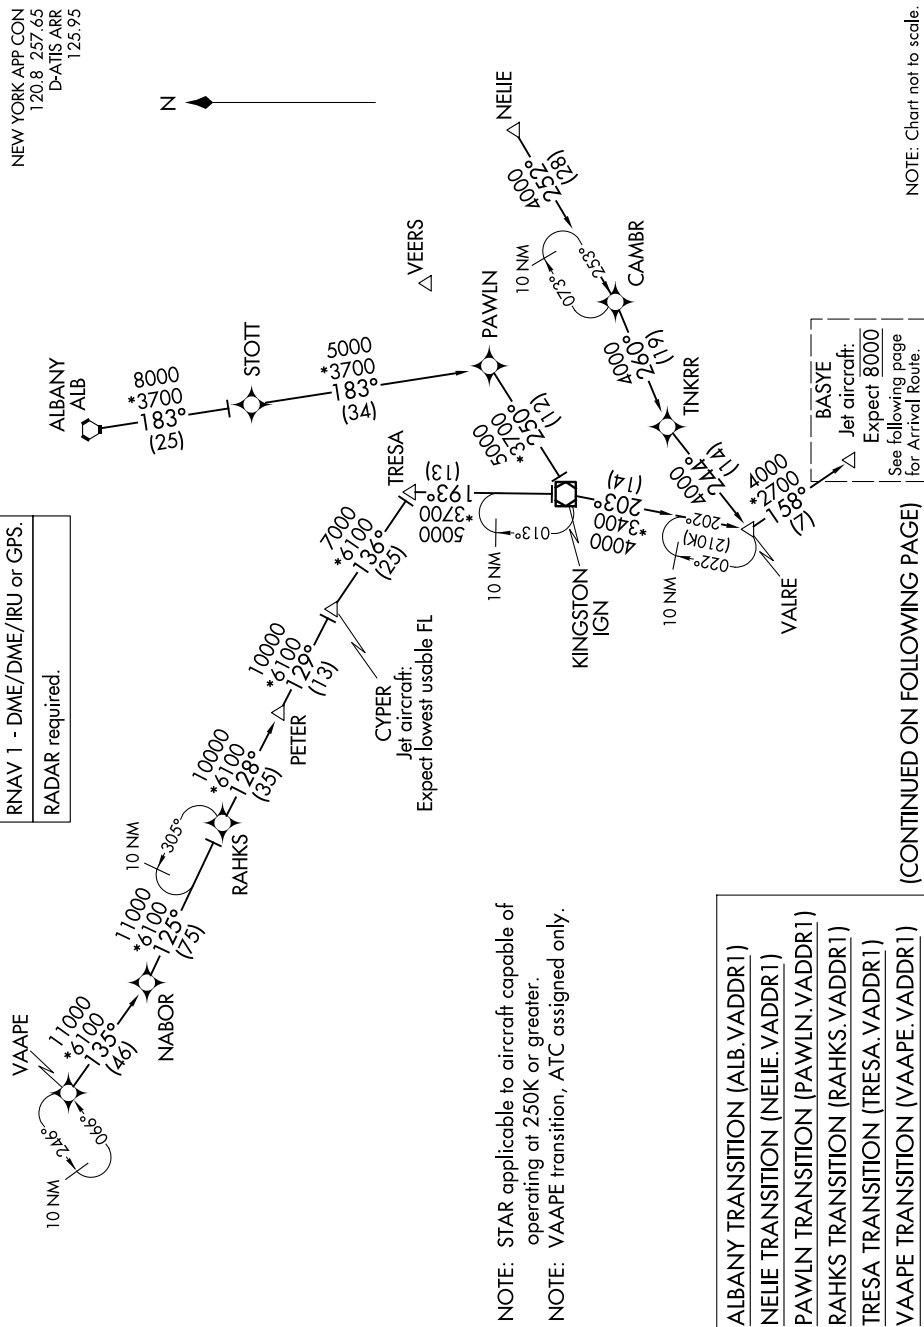

VADDR ONE ARRIVAL (RNAV) Transition Routes

NE-2, 16 APR 2026 to 14 MAY 2026

RNAV 1 - DME/DME/IRU or GPS.  
RADAR required.

(CONTINUED ON FOLLOWING PAGE)

NOTE: Chart not to scale.

NOTE: STAR applicable to aircraft capable of operating at 250K or greater.  
NOTE: VAAPE transition, ATC assigned only.

- ALBANY TRANSITION (ALB.VADDR1)
- NEELIE TRANSITION (NEELIE.VADDR1)
- PAWLN TRANSITION (PAWLN.VADDR1)
- RAHKS TRANSITION (RAHKS.VADDR1)
- TRESA TRANSITION (TRESA.VADDR1)
- VAAPE TRANSITION (VAAPE.VADDR1)

VADDR ONE ARRIVAL (RNAV) Transition Routes  
(BASYE.VADDR1) 27NOV25

NE-2, 16 APR 2026 to 14 MAY 2026