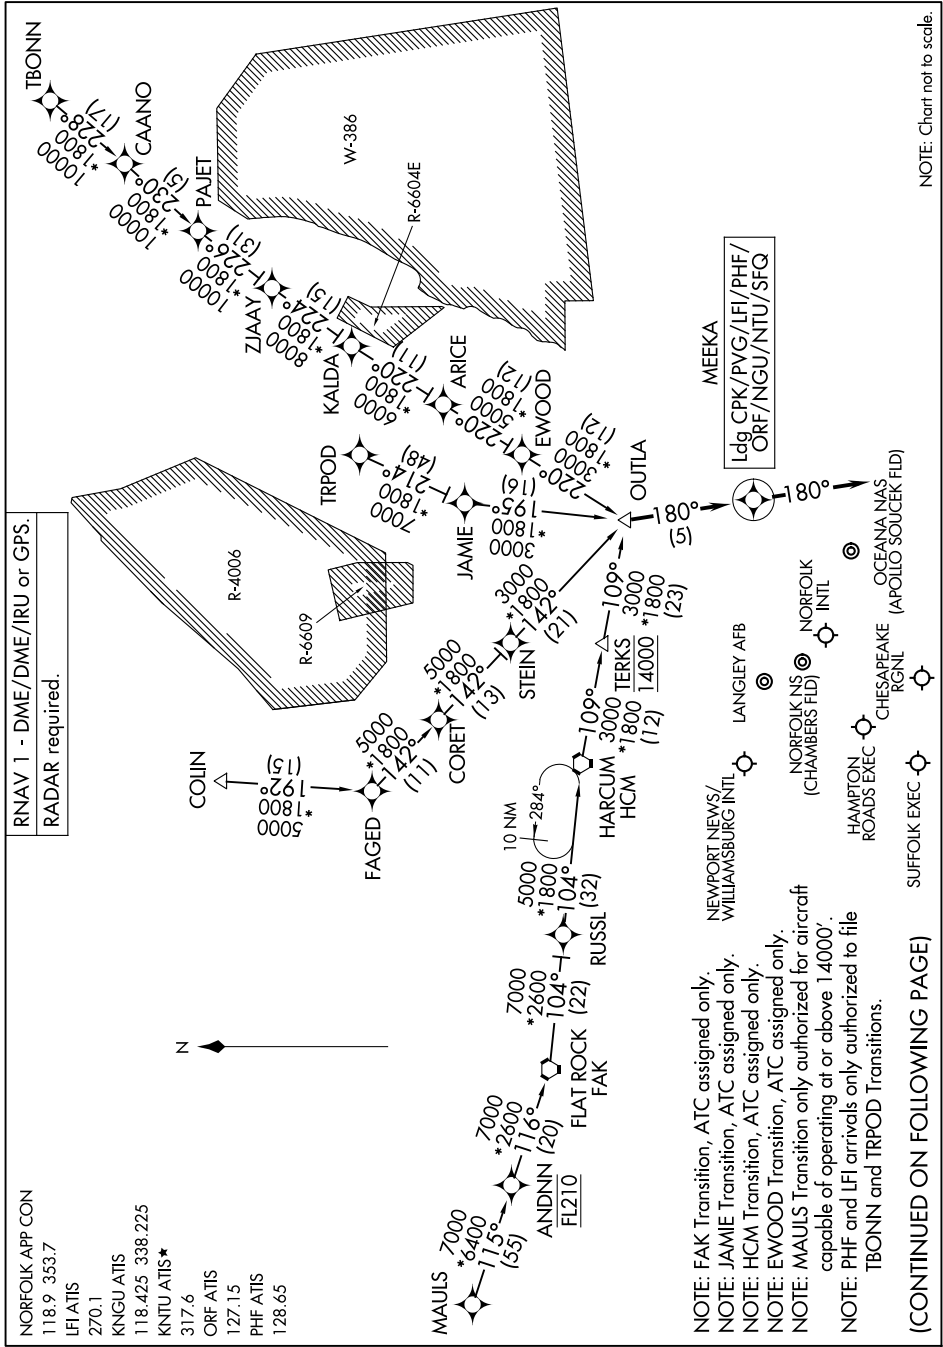

OUTLA ONE ARRIVAL (RNAV)

NORFOLK, VIRGINIA

NE-3, 16 APR 2026 to 14 MAY 2026

NOTE: Chart not to scale.

NE-3, 16 APR 2026 to 14 MAY 2026

OUTLA ONE ARRIVAL (RNAV)

(OUTLA.OUTLA1) 22JAN26

NORFOLK, VIRGINIA