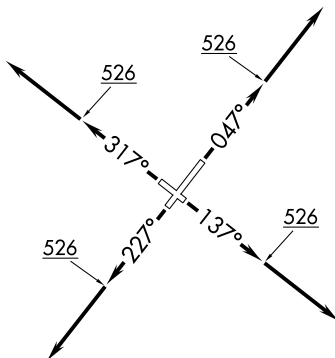

(SWOPE1.SWOPE) 25359

AL-291 (FAA)

NORFOLK INTL (ORF)
NORFOLK, VIRGINIA

SWOPE ONE DEPARTURE (RNAV)

NORFOLK DEP CON
125.2 363.125
ATIS
127.15
CLNC DEL
118.5
GND CON
121.9
NORFOLK TOWER
120.8 257.8

RNAV1 DME/DME/IRU or GPS.

RADAR required.

**TOP ALTITUDE:
4000**

TAKEOFF MINIMUMS:
Rwys 5, 14, 23, 32: Standard.

NOTE: Chart not to scale.

(CONTINUED ON FOLLOWING PAGE)

SWOPE ONE DEPARTURE (RNAV)

(SWOPE1.SWOPE) 02OCT25

NORFOLK, VIRGINIA
NORFOLK INTL (ORF)