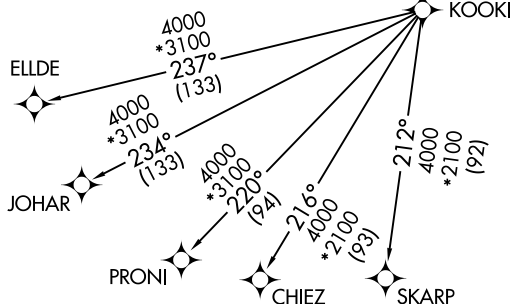

(SWOPE1.SWOPE) 25359

AL-291 (FAA)

NORFOLK INTL (ORF)
NORFOLK, VIRGINIA

SWOPE ONE DEPARTURE (RNAV)

NORFOLK DEP CON
125.2 363.125
ATIS
127.15
CLNC DEL
118.5
GND CON
121.9
NORFOLK TOWER
120.8 257.8

RNAV1 DME/DME/IRU or GPS.

RADAR required.

**TOP ALTITUDE:
4000**

TAKEOFF MINIMUMS:
Rwys 5, 14, 23, 32: Standard.

NOTE: Chart not to scale.

(CONTINUED ON FOLLOWING PAGE)

SWOPE ONE DEPARTURE (RNAV)

(SWOPE1.SWOPE) 02OCT25

NORFOLK, VIRGINIA
NORFOLK INTL (ORF)

NE-3, 16 APR 2026 to 14 MAY 2026

NE-3, 16 APR 2026 to 14 MAY 2026