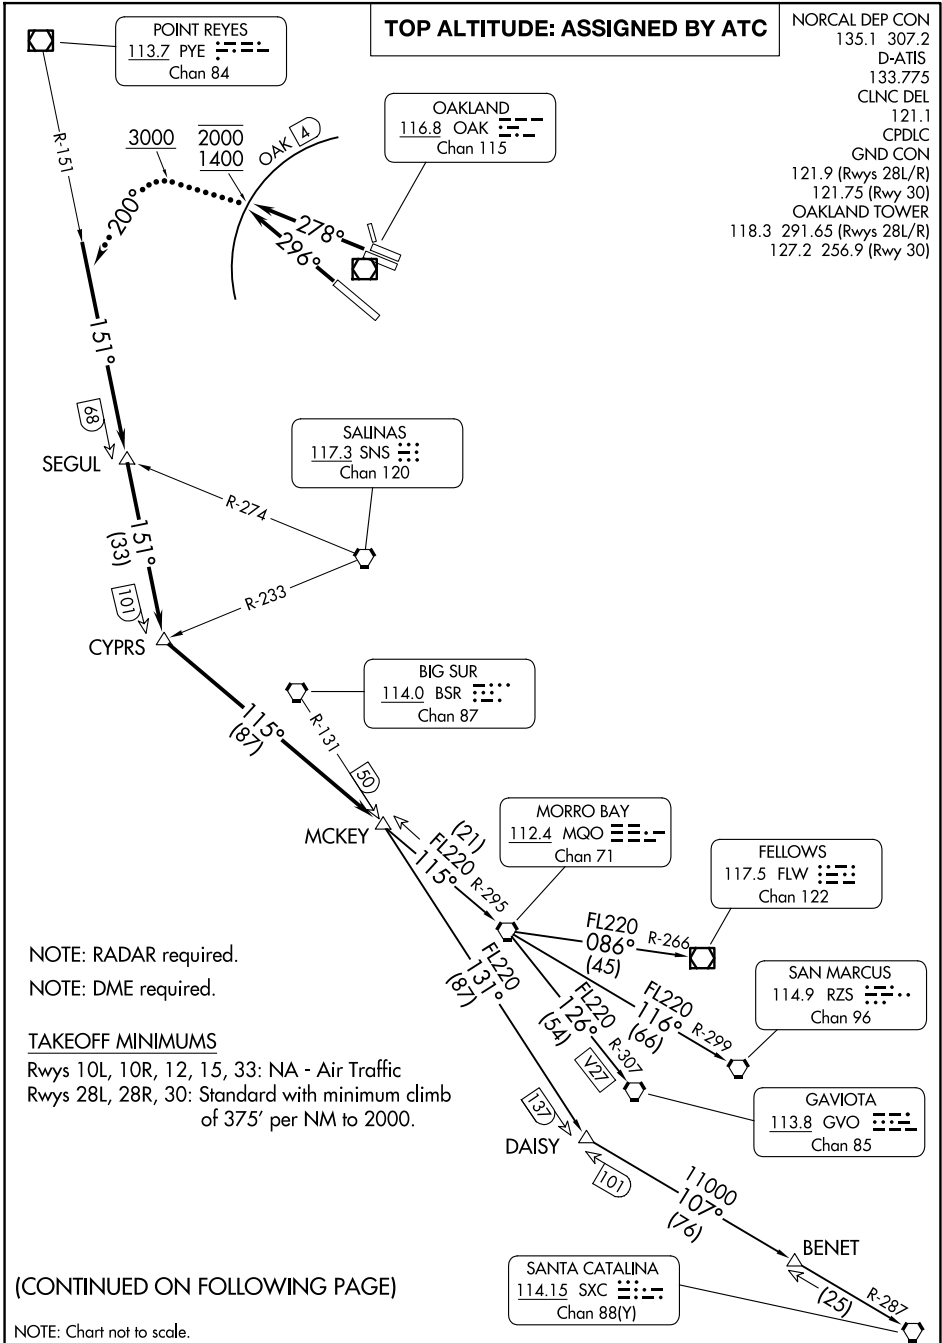

(COAST9.MCKEY) 25275
COAST NINE DEPARTURE

AL-294 (FAA)

OAKLAND SAN FRANCISCO BAY (OAK)
 OAKLAND, CALIFORNIA

SW-2, 16 APR 2026 to 14 MAY 2026

SW-2, 16 APR 2026 to 14 MAY 2026

(CONTINUED ON FOLLOWING PAGE)

NOTE: Chart not to scale.

COAST NINE DEPARTURE
 (COAST9.MCKEY) 01FEB18

OAKLAND, CALIFORNIA
 OAKLAND SAN FRANCISCO BAY (OAK)