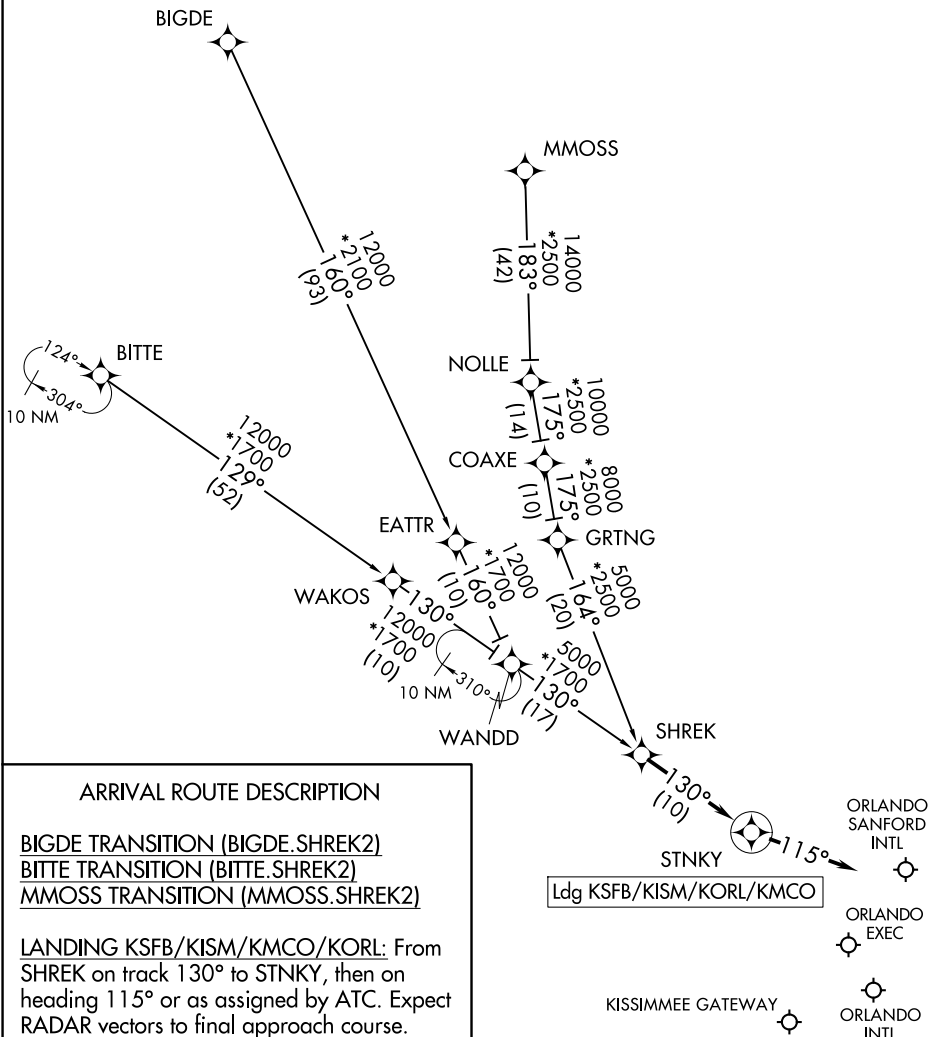

SHREK TWO ARRIVAL (RNAV)

ORLANDO, FLORIDA

RNAV 1 - DME/DME/IRU or GPS.

RADAR required.

ORLANDO APP CON 134.05 339.8
 JACKSONVILLE APP CON 128.675 263.05
 ISM ATIS 128.775
 ORL ATIS 127.25
 SFB ATIS 125.975
 MCO D-ATIS ARR 121.25

NOTE: Jets landing ISM and ORL, ATC assigned only.
 NOTE: Turboprops and props only landing MCO.
 NOTE: Landing all airports, expect RADAR vectors after STINKY.

NOTE: Chart not to scale.

SHREK TWO ARRIVAL (RNAV)

ORLANDO, FLORIDA

SE-3, 16 APR 2026 to 14 MAY 2026

SE-3, 16 APR 2026 to 14 MAY 2026