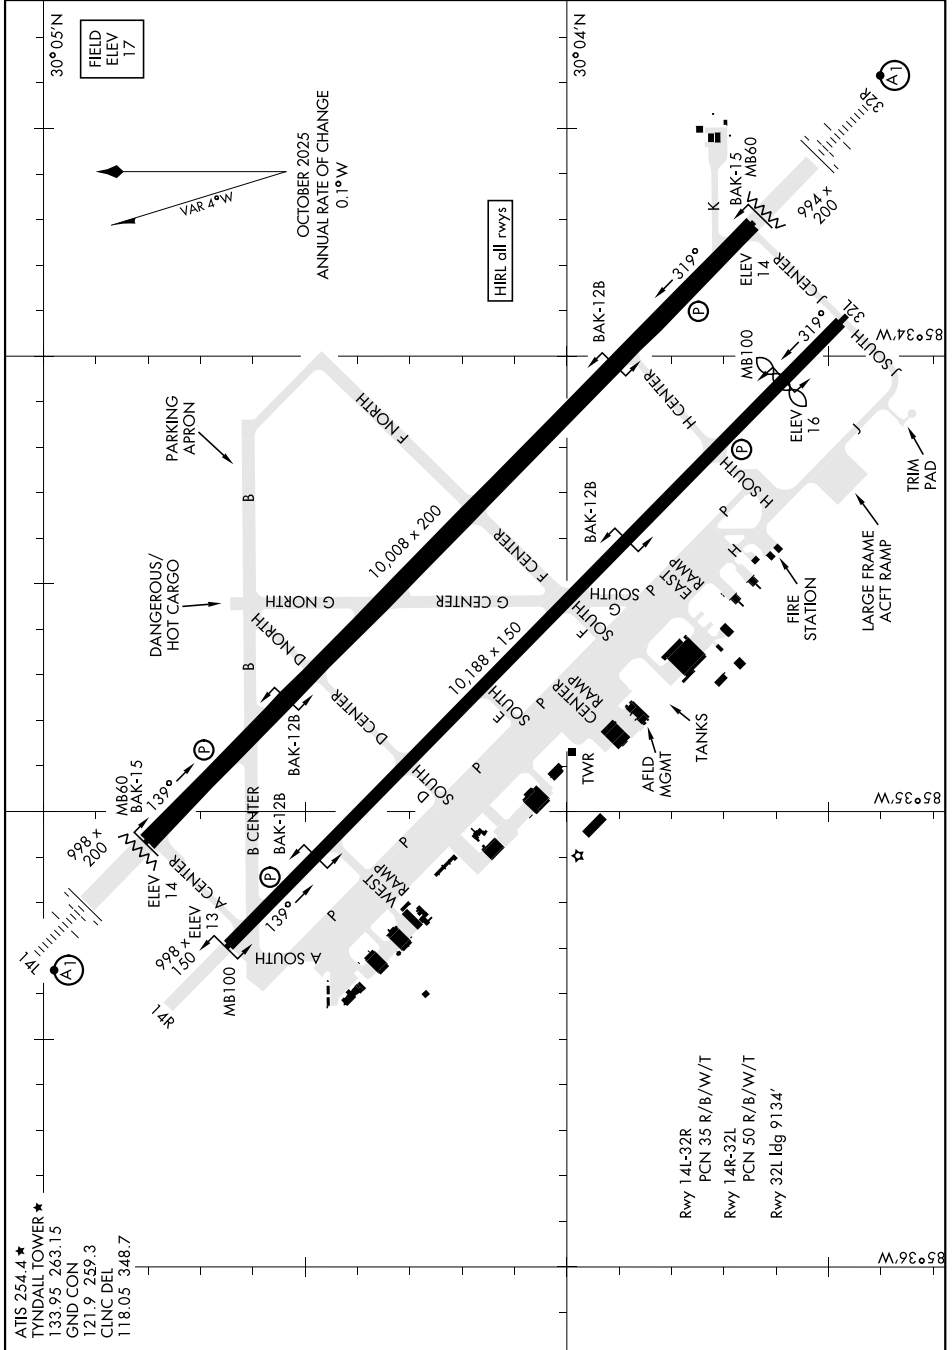

AIRPORT DIAGRAM

[USAF]

TYNDALL AFB (KPAM)
PANAMA CITY, FLORIDA

SE-3, 16 APR 2026 to 14 MAY 2026

SE-3, 16 APR 2026 to 14 MAY 2026

AIRPORT DIAGRAM

PANAMA CITY, FLORIDA
TYNDALL AFB (KPAM)

ATIS 254.4
 TYNDALL TOWER ★
 133.95 263.15
 GND CON
 121.9 259.3
 CLNC DEL
 118.05 348.7

Rwy 14L-32R
 PCN 35 R/B/W/T
 Rwy 14R-32L
 PCN 50 R/B/W/T
 Rwy 32L ldg 9134'

W.9368