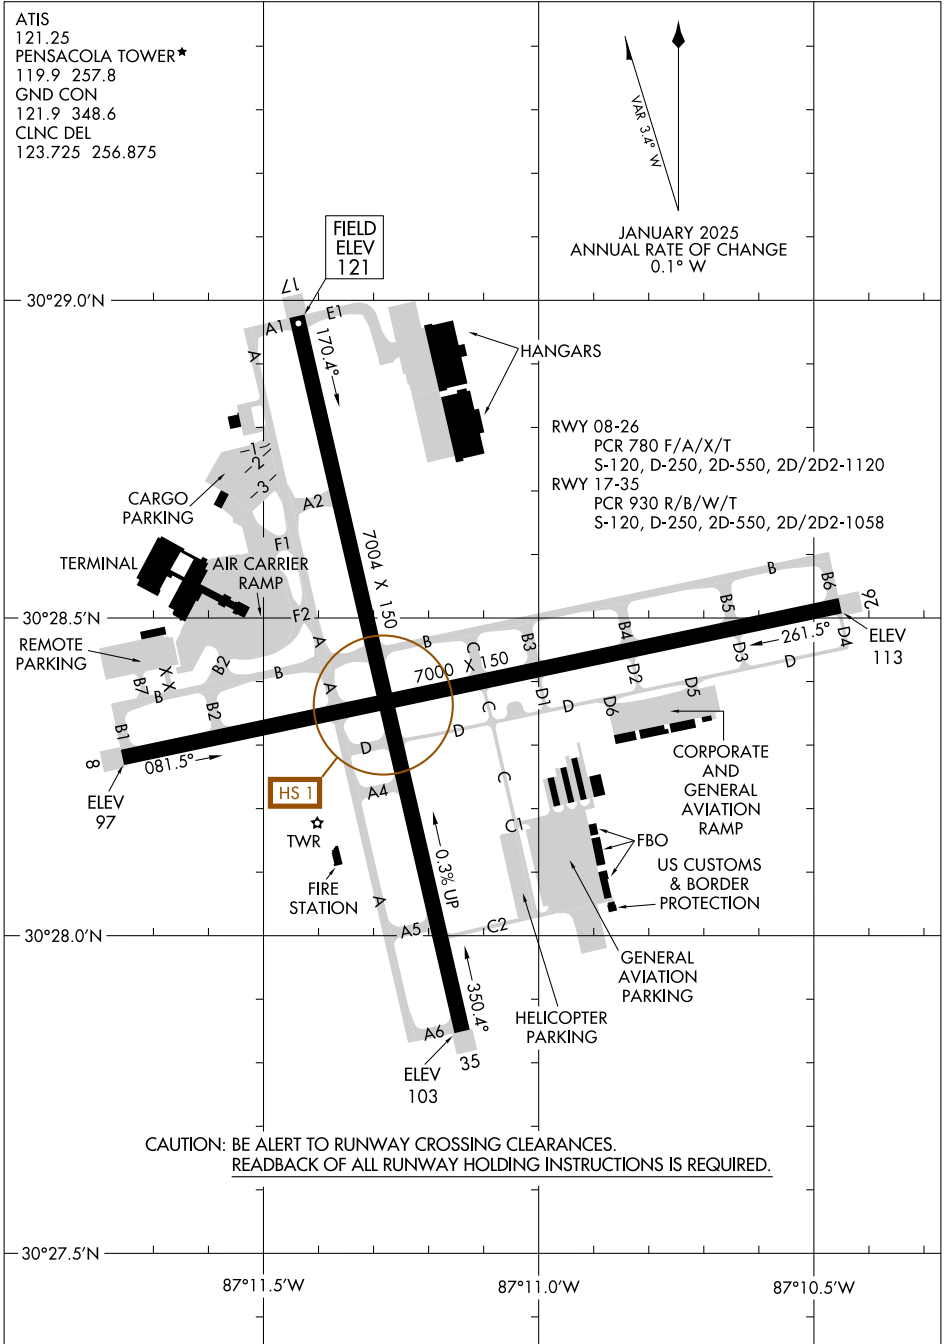

AIRPORT DIAGRAM

AL-318 (FAA)

PENSACOLA INTL (PNS)
PENSACOLA, FLORIDA

ATIS
121.25
PENSACOLA TOWER★
119.9 257.8
GND CON
121.9 348.6
CLNC DEL
123.725 256.875

 JANUARY 2025
 ANNUAL RATE OF CHANGE
 0.1° W

SE-3, 16 APR 2026 to 14 MAY 2026

SE-3, 16 APR 2026 to 14 MAY 2026

CAUTION: BE ALERT TO RUNWAY CROSSING CLEARANCES.
 READBACK OF ALL RUNWAY HOLDING INSTRUCTIONS IS REQUIRED.