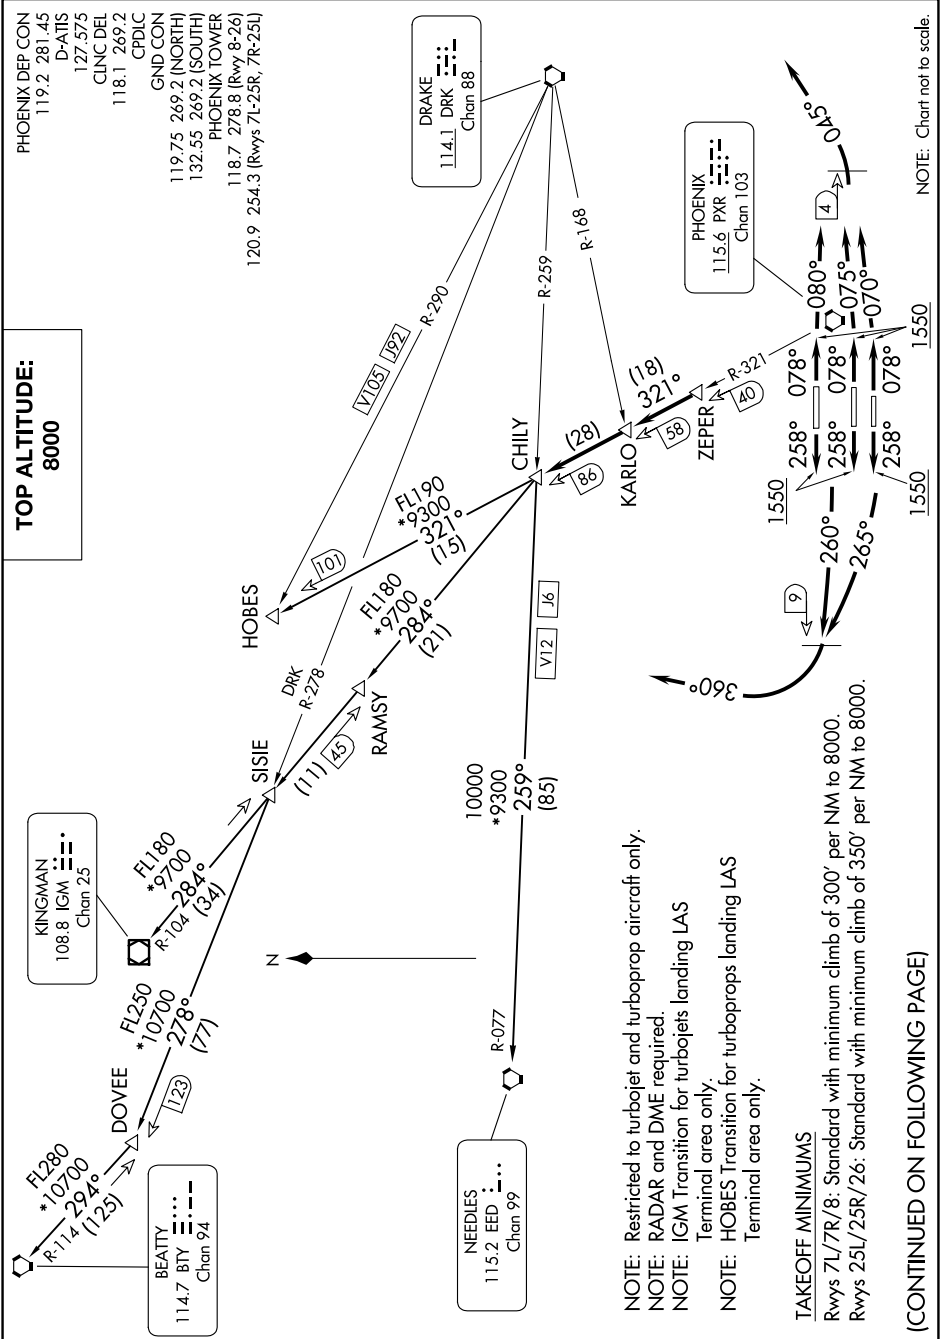

CHILY FOUR DEPARTURE

AL-322 (FAA)

PHOENIX SKY HARBOR INTL (PHX)
PHOENIX, ARIZONA

SW-4, 16 APR 2026 to 14 MAY 2026

SW-4, 16 APR 2026 to 14 MAY 2026

(CONTINUED ON FOLLOWING PAGE)