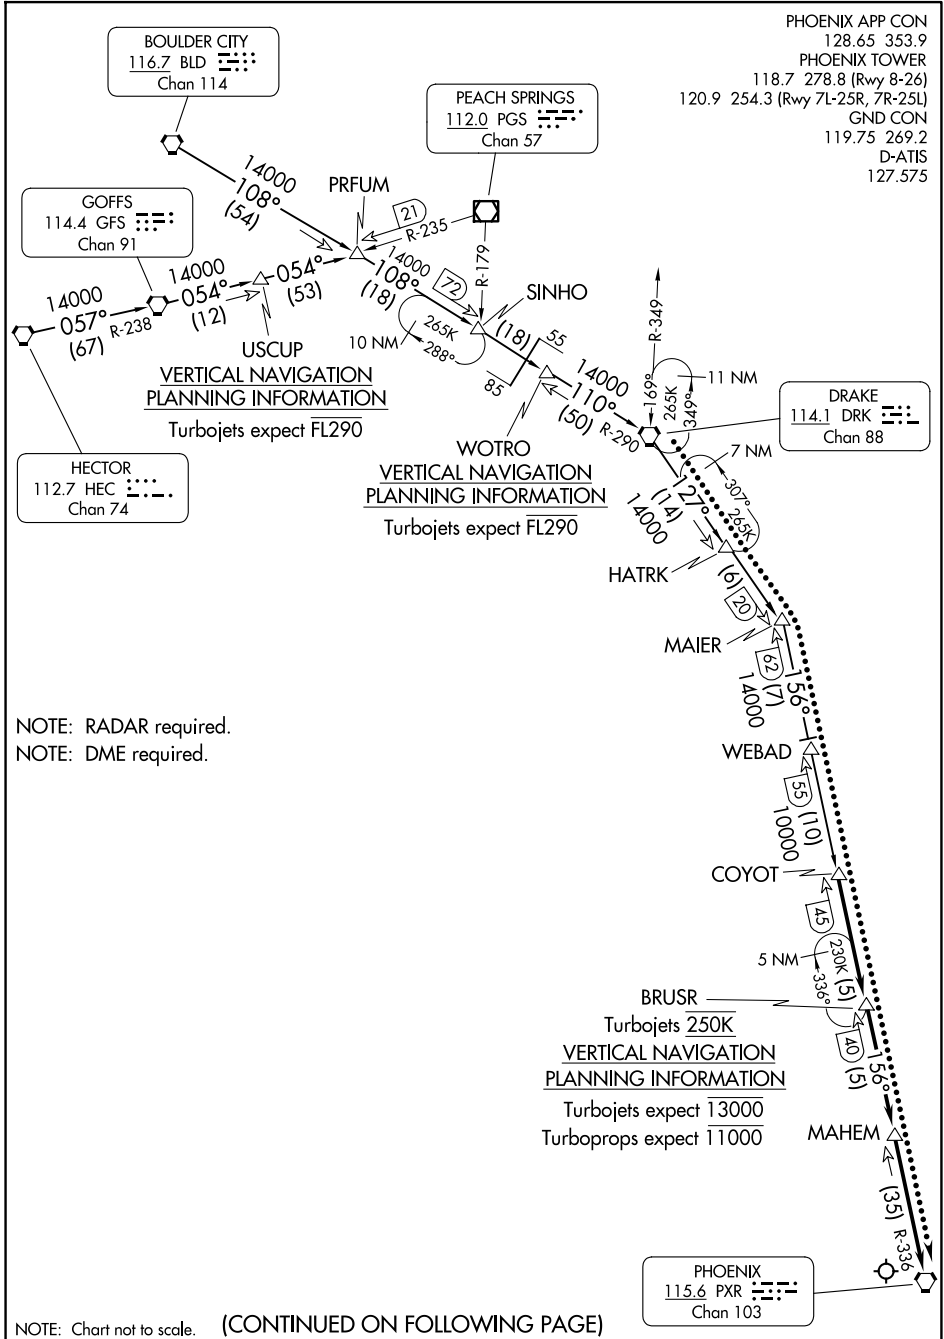

(COYOT.COYOT5) 23334
COYOT FIVE ARRIVAL

AL-322 (FAA)

PHOENIX SKY HARBOR INTL (PHX)
 PHOENIX, ARIZONA

PHOENIX APP CON 128.65 353.9
 PHOENIX TOWER 118.7 278.8 (Rwy 8-26)
 120.9 254.3 (Rwy 7L-25R, 7R-25L)
 GND CON 119.75 269.2
 D-ATIS 127.575

NOTE: RADAR required.
 NOTE: DME required.

NOTE: Chart not to scale. (CONTINUED ON FOLLOWING PAGE)

SW-4, 16 APR 2026 to 14 MAY 2026

SW-4, 16 APR 2026 to 14 MAY 2026

COYOT FIVE ARRIVAL
 (COYOT.COYOT5) 16JUL20