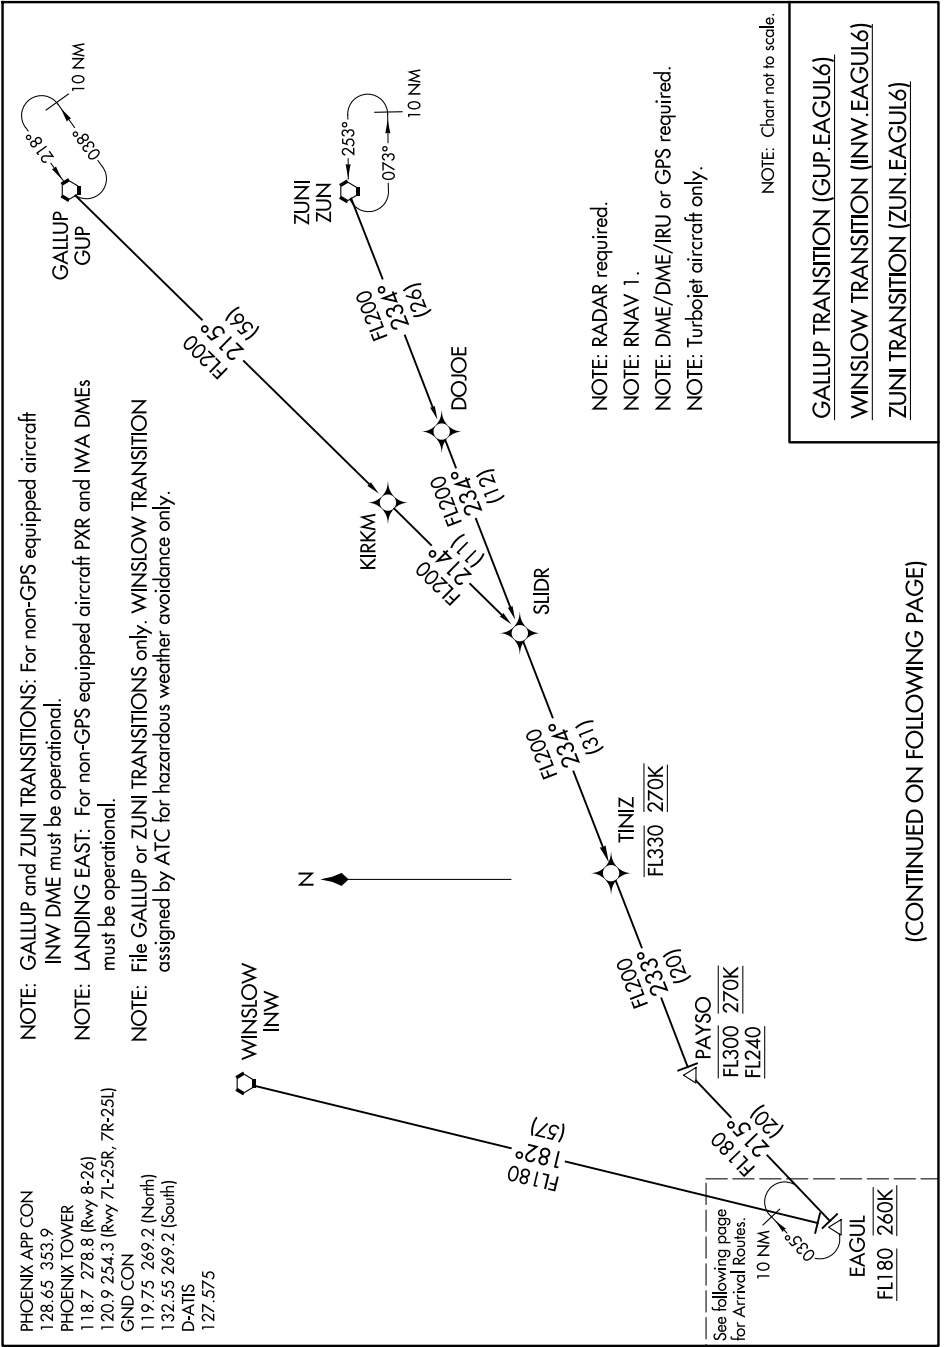

EAGUL SIX ARRIVAL (RNAV) Transition Routes

SW-4, 16 APR 2026 to 14 MAY 2026

SW-4, 16 APR 2026 to 14 MAY 2026