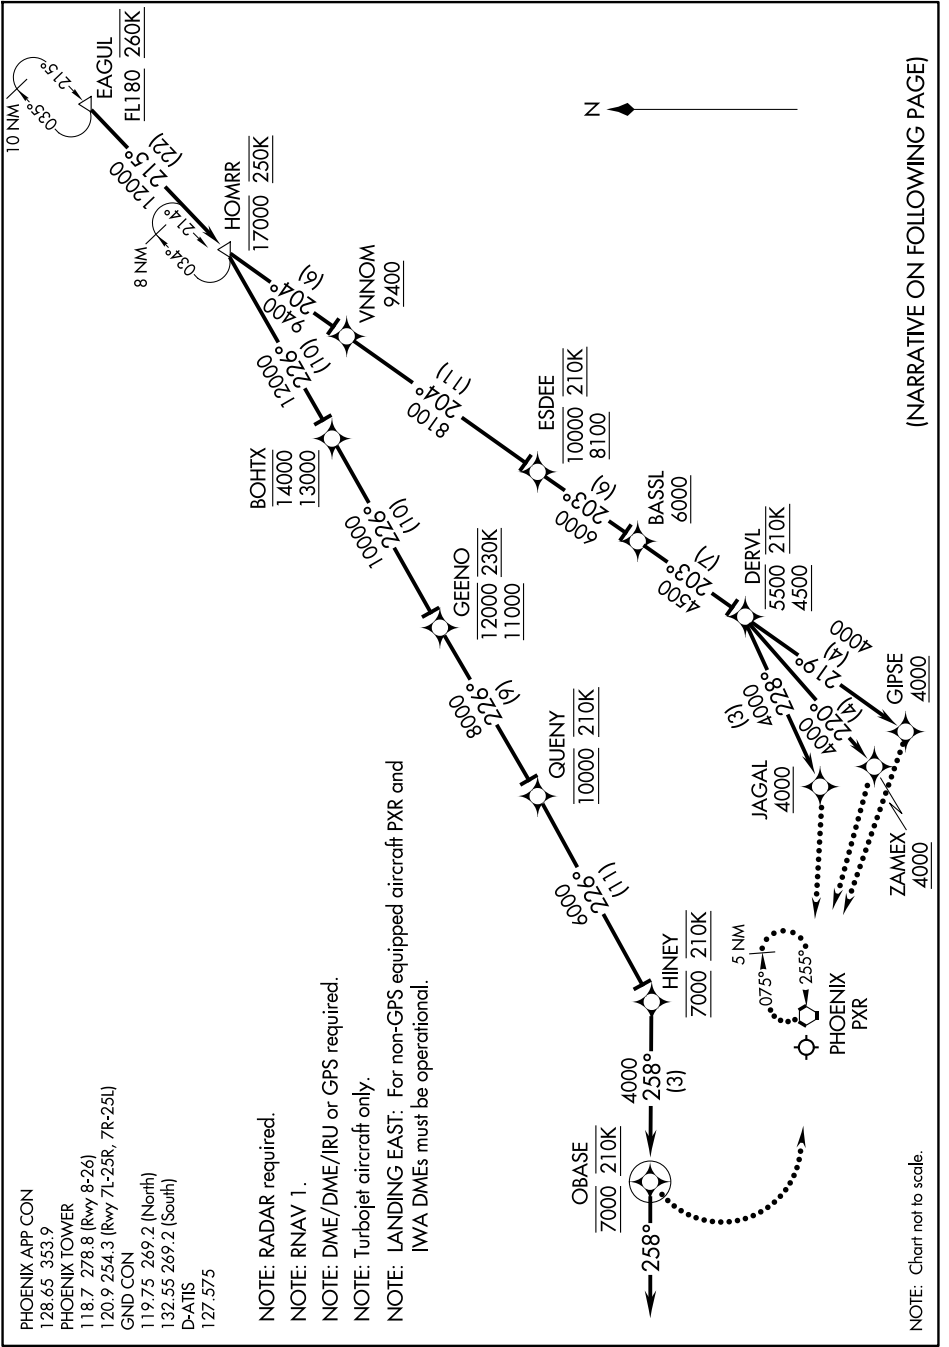

EAGUL SIX ARRIVAL (RNAV) Arrival Routes

SW-4, 16 APR 2026 to 14 MAY 2026

(NARRATIVE ON FOLLOWING PAGE)

SW-4, 16 APR 2026 to 14 MAY 2026

EAGUL SIX ARRIVAL (RNAV) Arrival Routes