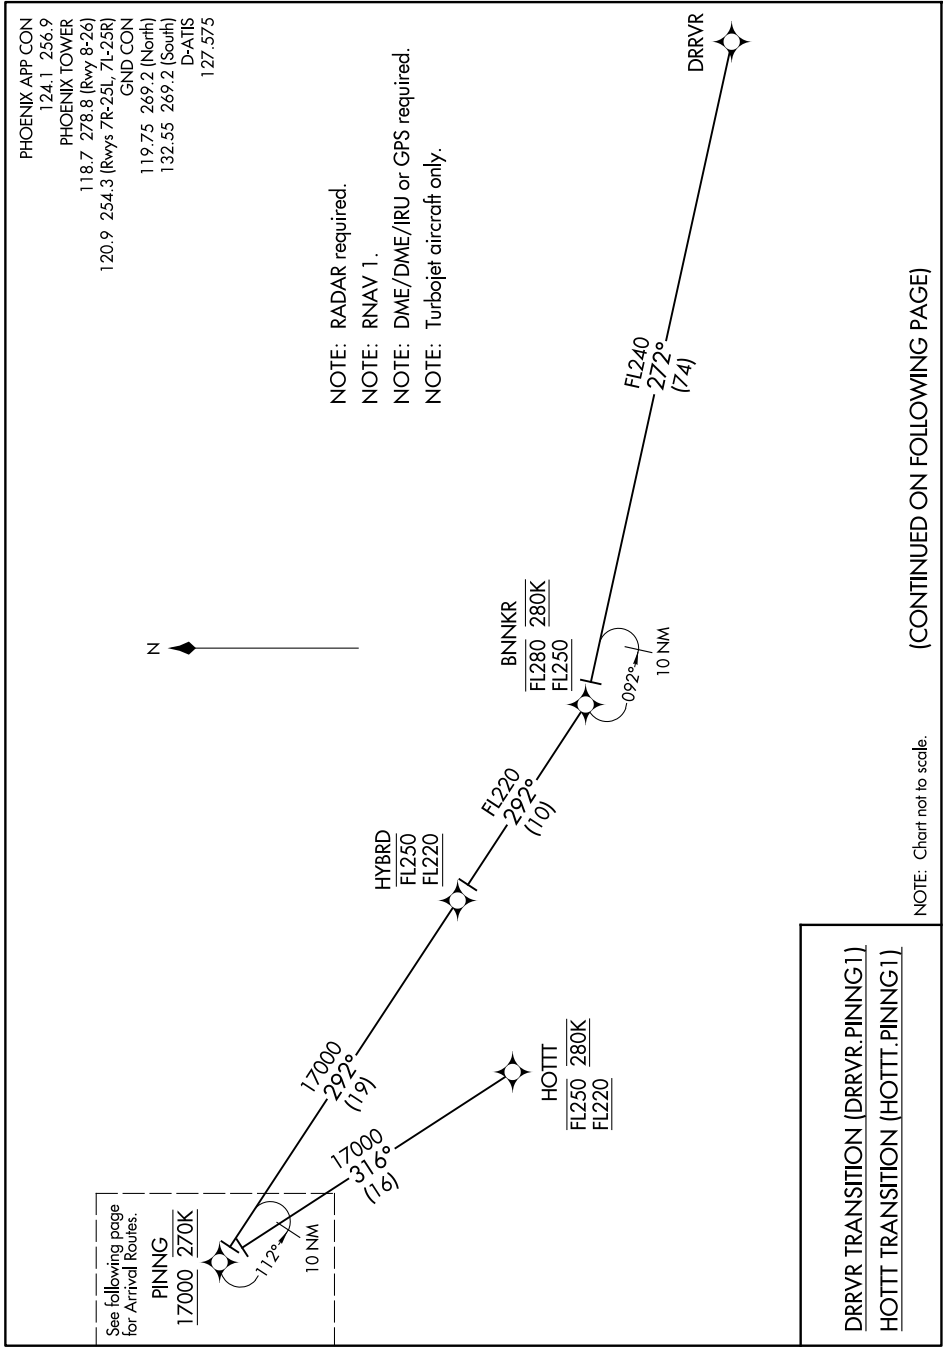

(PING.PINNG1) 17117

AL-322 (FAA)

PHOENIX SKY HARBOR INTL (PHX)
PHOENIX, ARIZONA

PING ONE ARRIVAL (RNAV) Transition Routes

SW-4, 16 APR 2026 to 14 MAY 2026

PING ONE ARRIVAL (RNAV) Transition Routes

(PING.PINNG1) 18SEP14

PHOENIX, ARIZONA
PHOENIX SKY HARBOR INTL (PHX)

SW-4, 16 APR 2026 to 14 MAY 2026