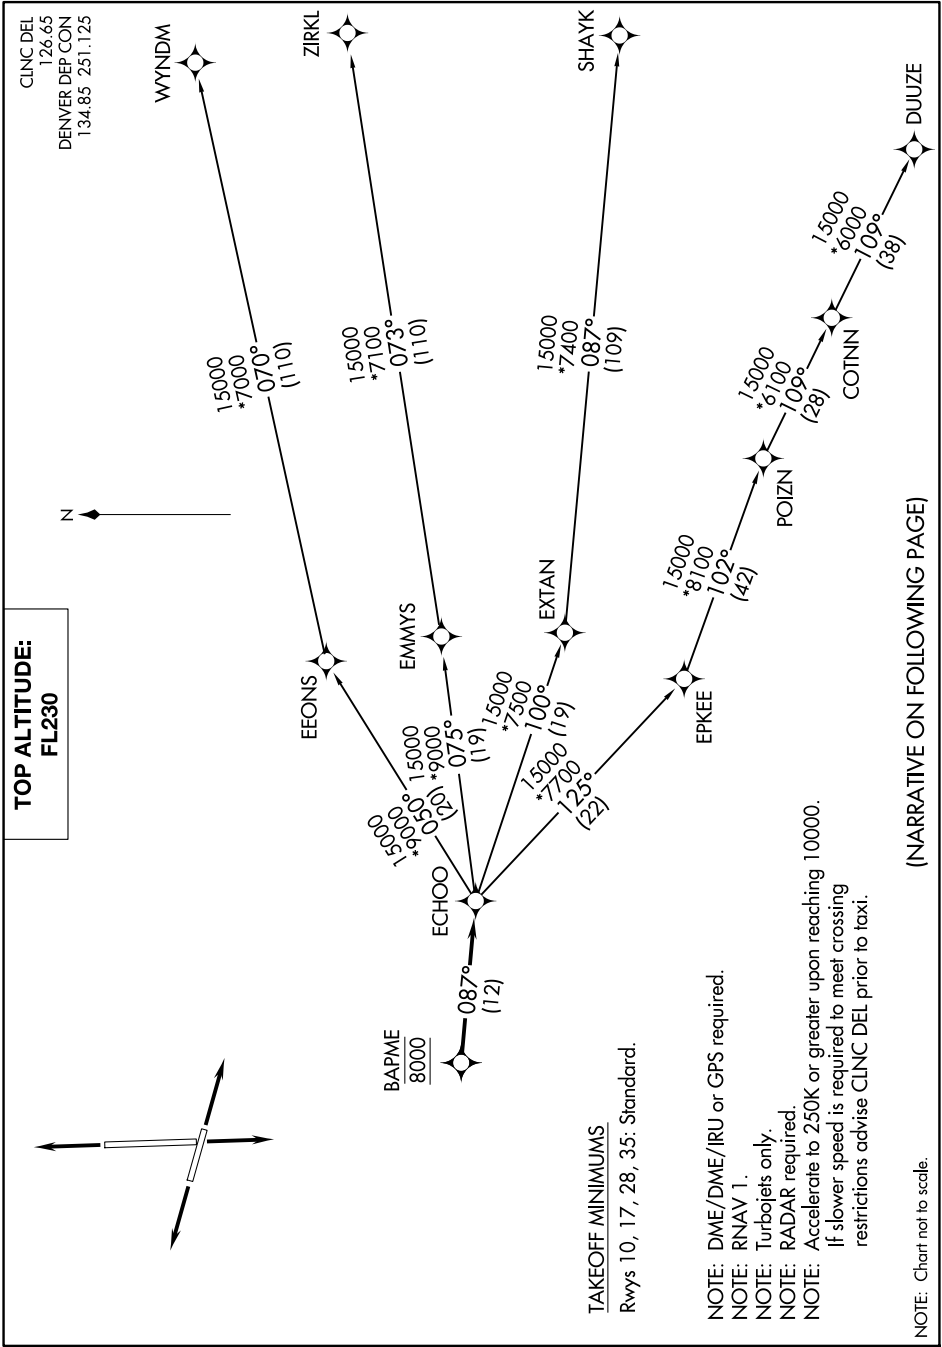

ECHOO ONE DEPARTURE (RNAV)

AL-325 (FAA)

GREELEY-WELD COUNTY (GXY)
GREELEY, COLORADO

SW-1, 16 APR 2026 to 14 MAY 2026

(NARRATIVE ON FOLLOWING PAGE)

SW-1, 16 APR 2026 to 14 MAY 2026

ECHOO ONE DEPARTURE (RNAV)