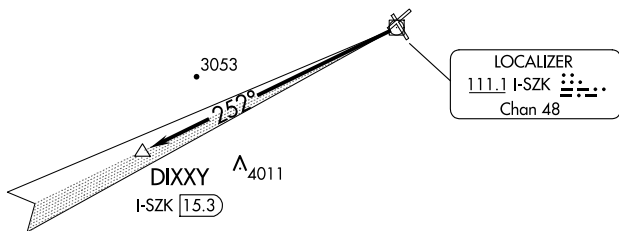

TOP ALTITUDE:
4200

NOTE: RADAR required.

NOTE: DME required.

TAKEOFF MINIMUMS:

Rwys 6, 16, 34: NA - ATC.

Rwy 24: Standard with minimum climb
of 242' per NM to 2800.

NOTE: Chart not to scale.

DEPARTURE ROUTE DESCRIPTION

TAKEOFF RUNWAY 24: Climb on I-SZK LDA Localizer west course to 4200 to DIXXY I-SZK 15.3 DME. Expect RADAR vectors to filed/assigned route.

DIXXY EIGHT DEPARTURE

(DIXXY8.DIXXY) 15AUG19

ROANOKE, VIRGINIA

ROANOKE/BLACKSBURG RGNL (WOODRUM FLD) (R.O.A.)