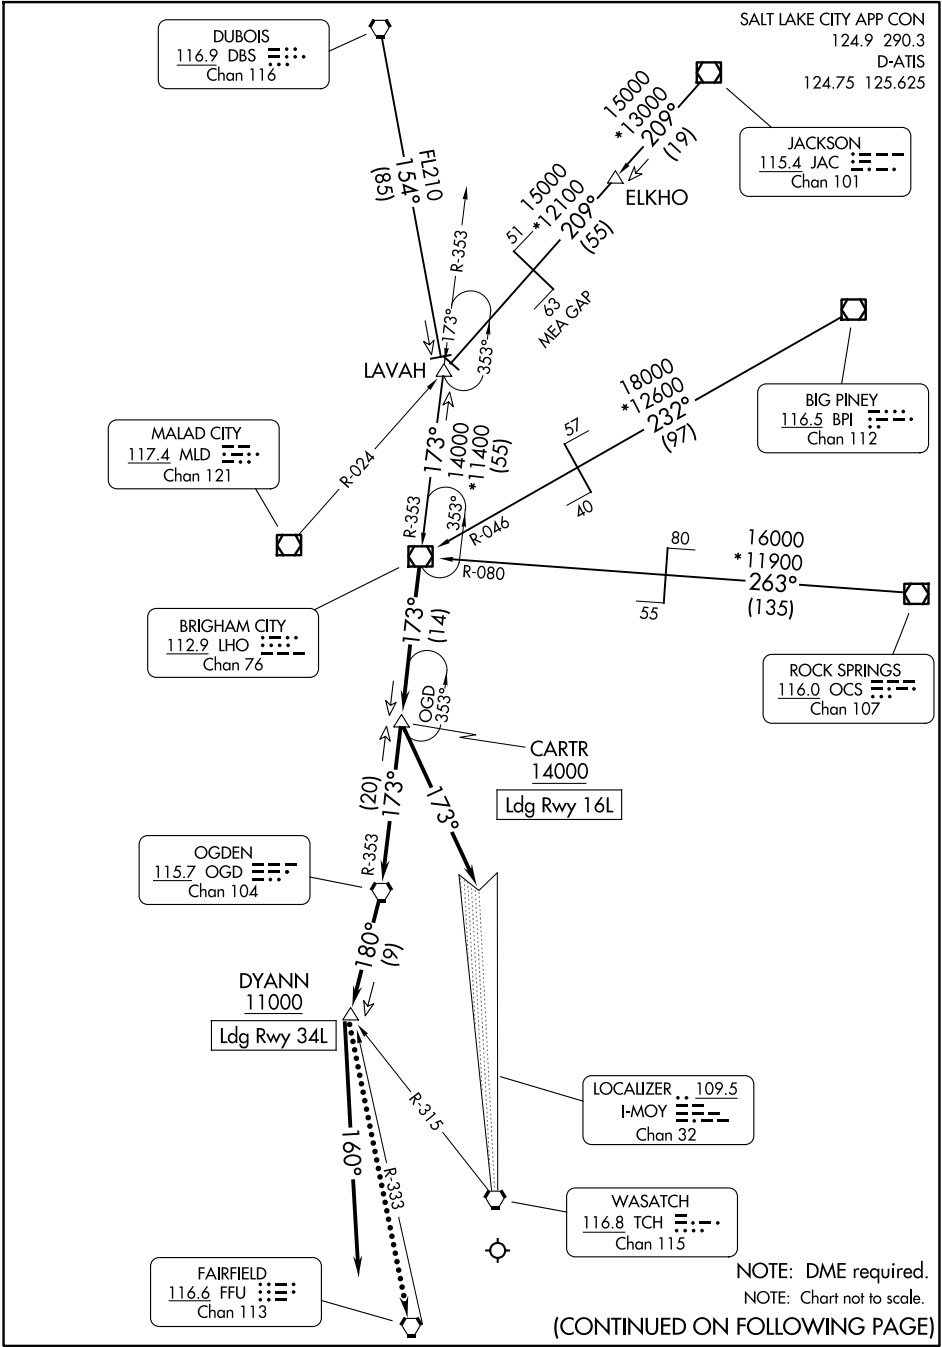

(LHO.LHO5) 24025

# BRIGHAM CITY FIVE ARRIVAL

AL-365 (FAA)

SALT LAKE CITY INTL (SLC)  
SALT LAKE CITY, UTAH

SW-4, 16 APR 2026 to 14 MAY 2026

SW-4, 16 APR 2026 to 14 MAY 2026

NOTE: DME required.

NOTE: Chart not to scale.

(CONTINUED ON FOLLOWING PAGE)

# BRIGHAM CITY FIVE ARRIVAL

(LHO.LHO5) 15JUN23

SALT LAKE CITY, UTAH  
SALT LAKE CITY INTL (SLC)