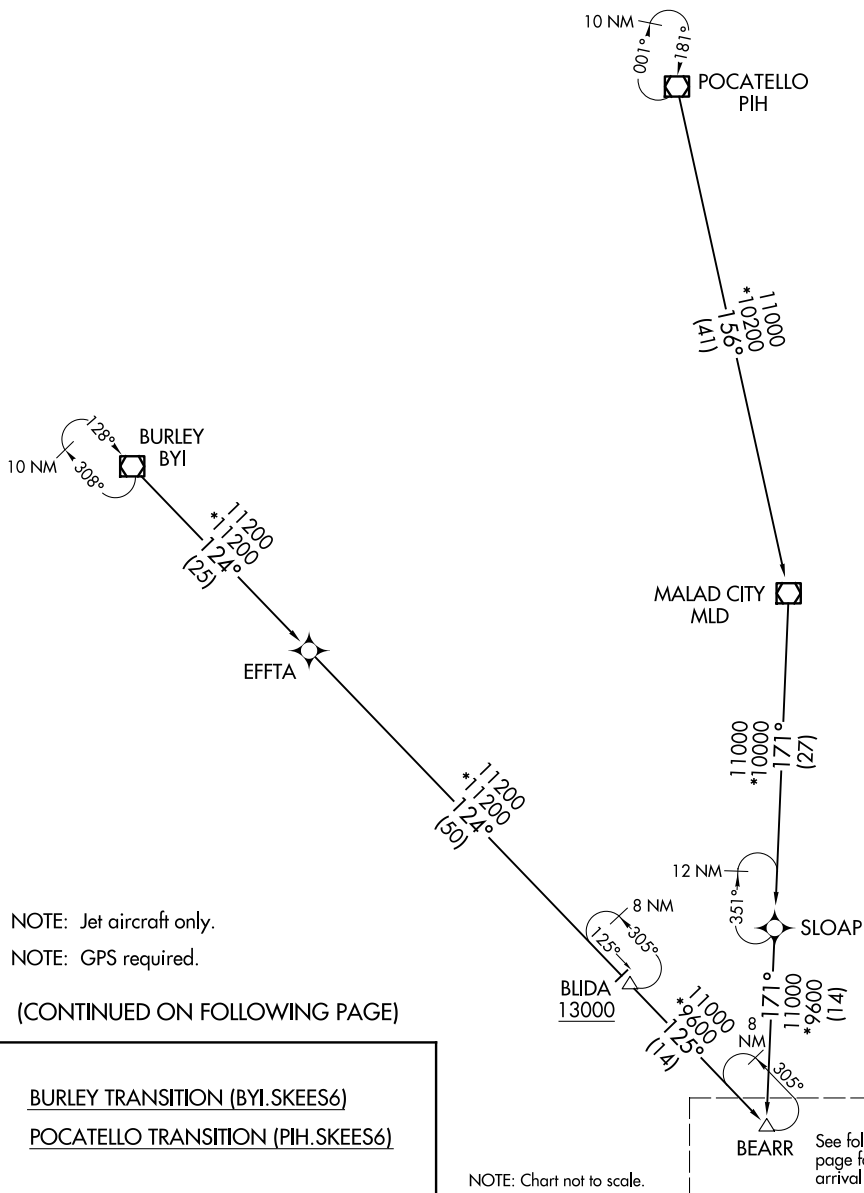

(BEARR.SKEES6) 25051

SKEES SIX ARRIVAL (RNAV) Transition Routes AL-365 (FAA)

SALT LAKE CITY INTL (SLC)
SALT LAKE CITY, UTAH

SALT LAKE CITY APP CON
124.9 290.3
D-ATIS
124.75 125.625

RNAV 1 - GPS.
RADAR required.

NOTE: Jet aircraft only.
NOTE: GPS required.

(CONTINUED ON FOLLOWING PAGE)

BURLEY TRANSITION (BYI.SKEES6)
POCATELLO TRANSITION (PIH.SKEES6)

See following page for arrival routes

NOTE: Chart not to scale.

SW-4, 16 APR 2026 to 14 MAY 2026

SW-4, 16 APR 2026 to 14 MAY 2026

SKEES SIX ARRIVAL (RNAV) Transition Routes (BEARR.SKEES6) 20FEB25

SALT LAKE CITY, UTAH
SALT LAKE CITY INTL (SLC)