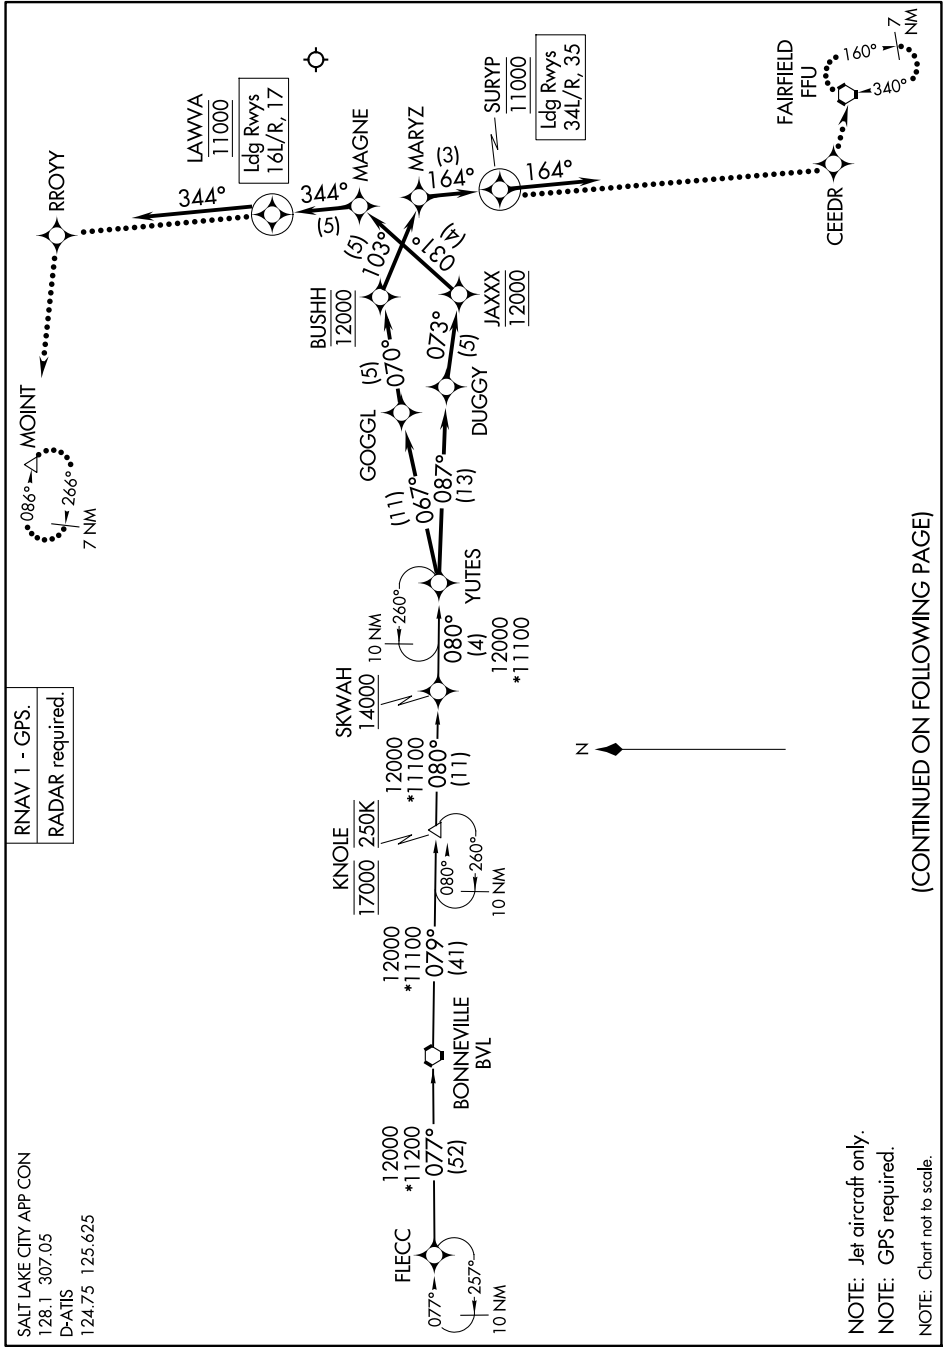

# YUTES TWO ARRIVAL (RNAV)

AL-365 (FAA)

SALT LAKE CITY INTL (SLC)  
SALT LAKE CITY, UTAH

(CONTINUED ON FOLLOWING PAGE)

SW-4, 16 APR 2026 to 14 MAY 2026

# YUTES TWO ARRIVAL (RNAV)

(YUTES.YUTES2) 19MAR26

SALT LAKE CITY, UTAH  
SALT LAKE CITY INTL (SLC)