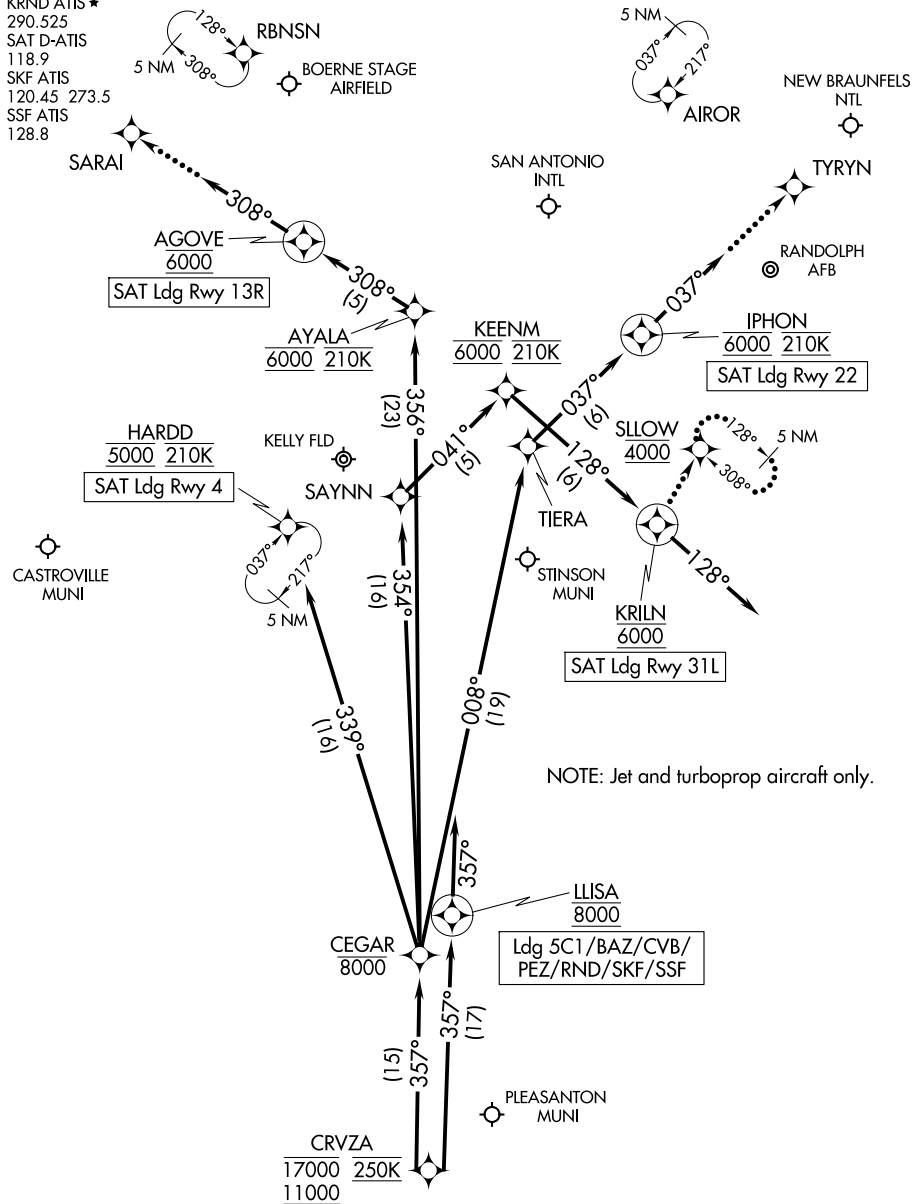

# CRVZA TWO ARRIVAL (RNAV) Arrival Routes

SAN ANTONIO, TEXAS

SAN ANTONIO APP CON  
 125.7 290.225  
 BAZ ATIS  
 119.325  
 KRND ATIS ★  
 290.525  
 SAT D-ATIS  
 118.9  
 SKF ATIS  
 120.45 273.5  
 SSF ATIS  
 128.8

RNAV 1 - DME/DME/IRU or GPS.

RADAR required.

NOTE: Jet and turboprop aircraft only.

NOTE: Chart not to scale.

(CONTINUED ON FOLLOWING PAGE)

SC-3, 16 APR 2026 to 14 MAY 2026

SC-3, 16 APR 2026 to 14 MAY 2026

# CRVZA TWO ARRIVAL (RNAV) Arrival Routes

SAN ANTONIO, TEXAS