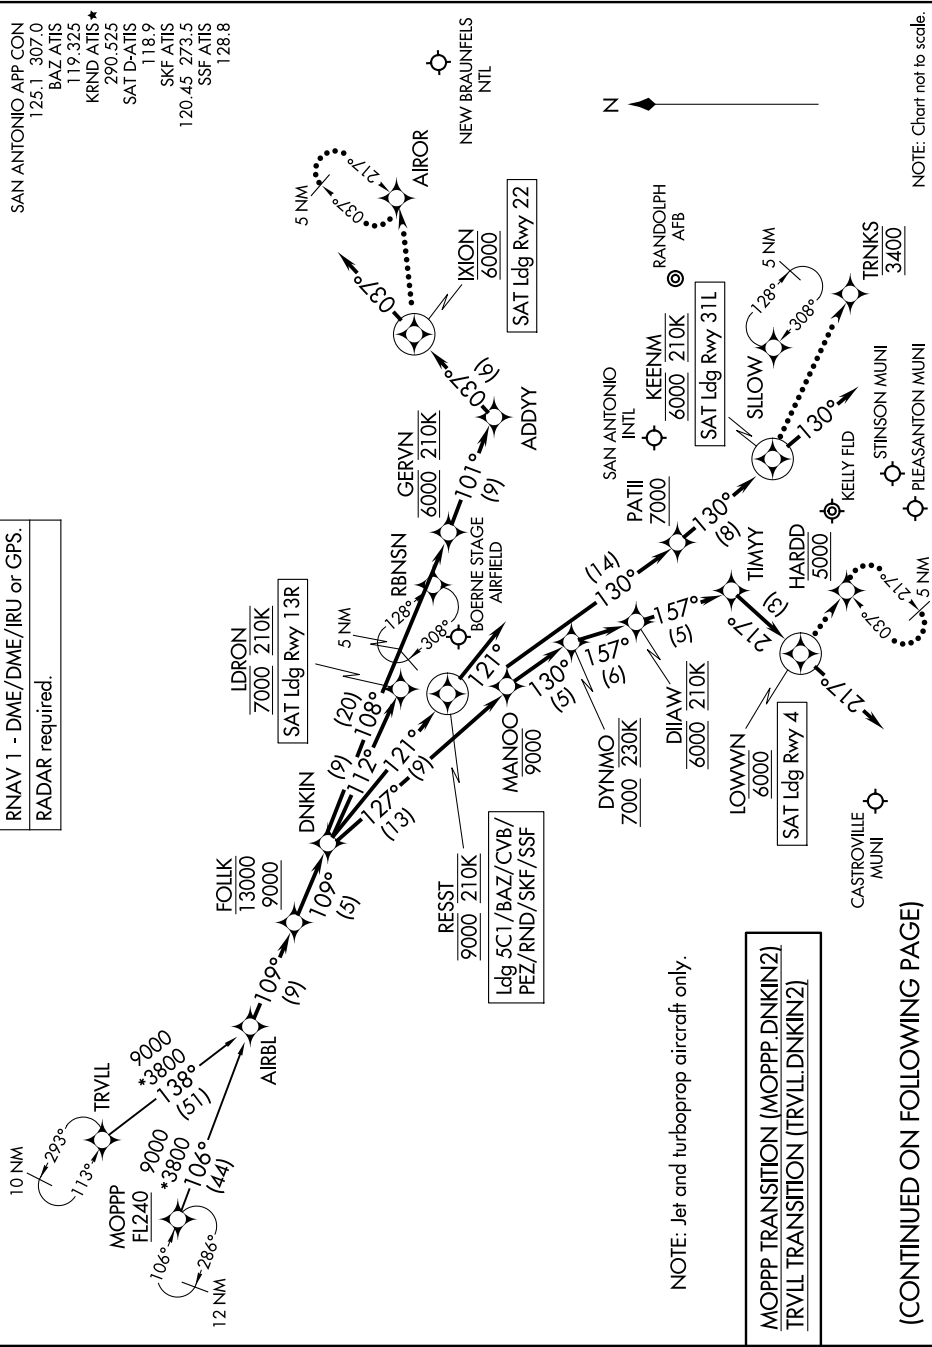

DNKIN TWO ARRIVAL (RNAV)

SAN ANTONIO, TEXAS

SAN ANTONIO APP CON
125.1 307.0
BAZ ATIS
119.325
KRND ATIS *
290.525
SAT D-ATIS
118.9
SKF ATIS
120.45 273.5
SSF ATIS
128.8

SC-3, 16 APR 2026 to 14 MAY 2026

RNAV 1 - DME/DME/IRU or GPS.
RADAR required.

NOTE: Chart not to scale.

SC-3, 16 APR 2026 to 14 MAY 2026

MOPPP TRANSITION (MOPPP.DNKIN2)
TRVLL TRANSITION (TRVLL.DNKIN2)

(CONTINUED ON FOLLOWING PAGE)