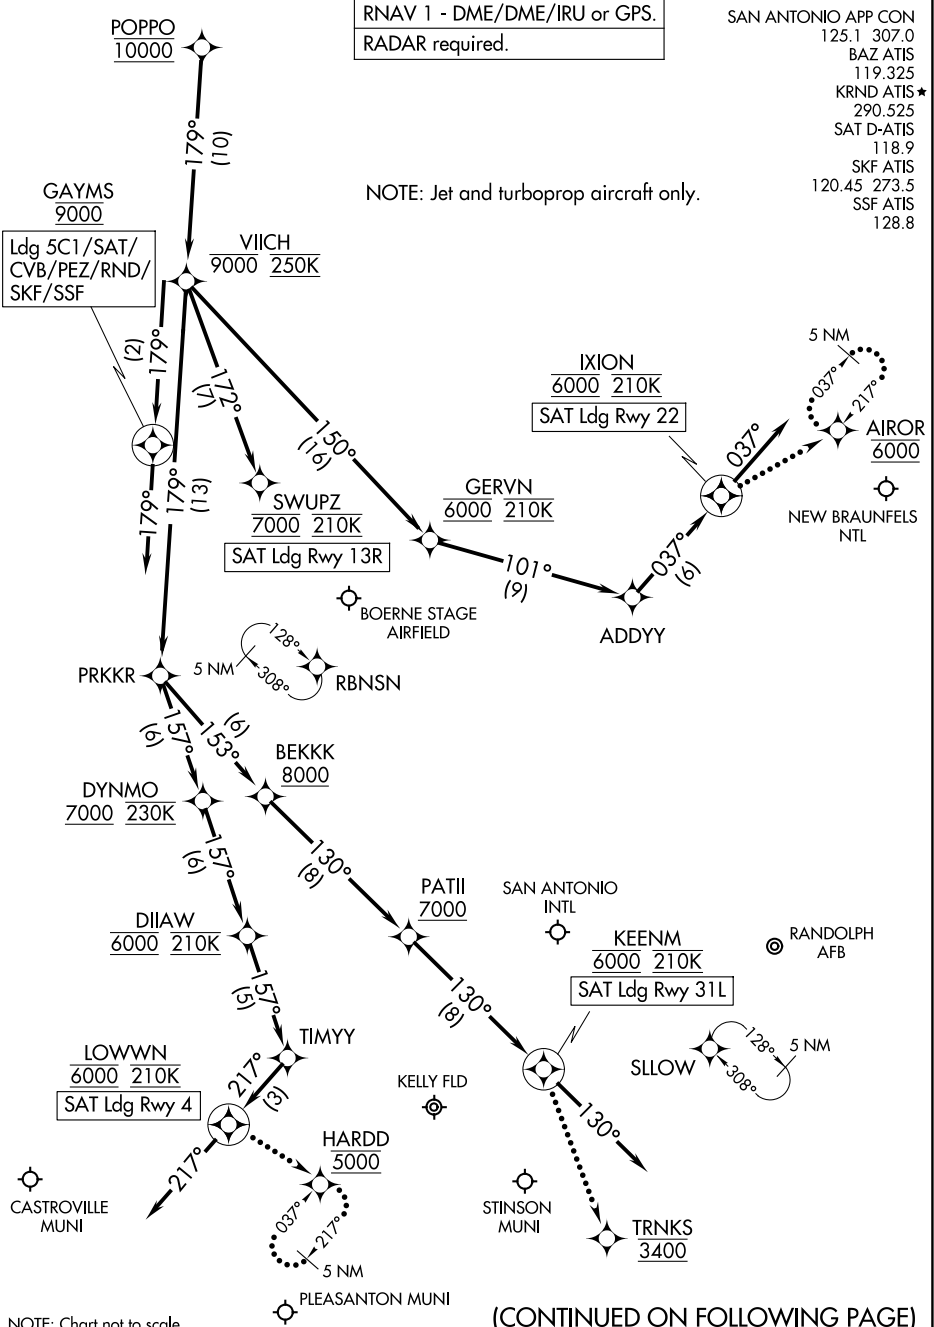

POPPO TWO ARRIVAL (RNAV) Arrival Routes

SAN ANTONIO, TEXAS

RNAV 1 - DME/DME/IRU or GPS.
RADAR required.

- SAN ANTONIO APP CON 125.1 307.0
- BAZ ATIS 119.325
- KRND ATIS★ 290.525
- SAT D-ATIS 118.9
- SKF ATIS 120.45 273.5
- SSF ATIS 128.8

NOTE: Jet and turboprop aircraft only.

Ldg 5C1/SAT/
CVB/PEZ/RND/
SKF/SSF

NOTE: Chart not to scale.

(CONTINUED ON FOLLOWING PAGE)

SC-3, 16 APR 2026 to 14 MAY 2026

SC-3, 16 APR 2026 to 14 MAY 2026

POPPO TWO ARRIVAL (RNAV) Arrival Routes

SAN ANTONIO, TEXAS