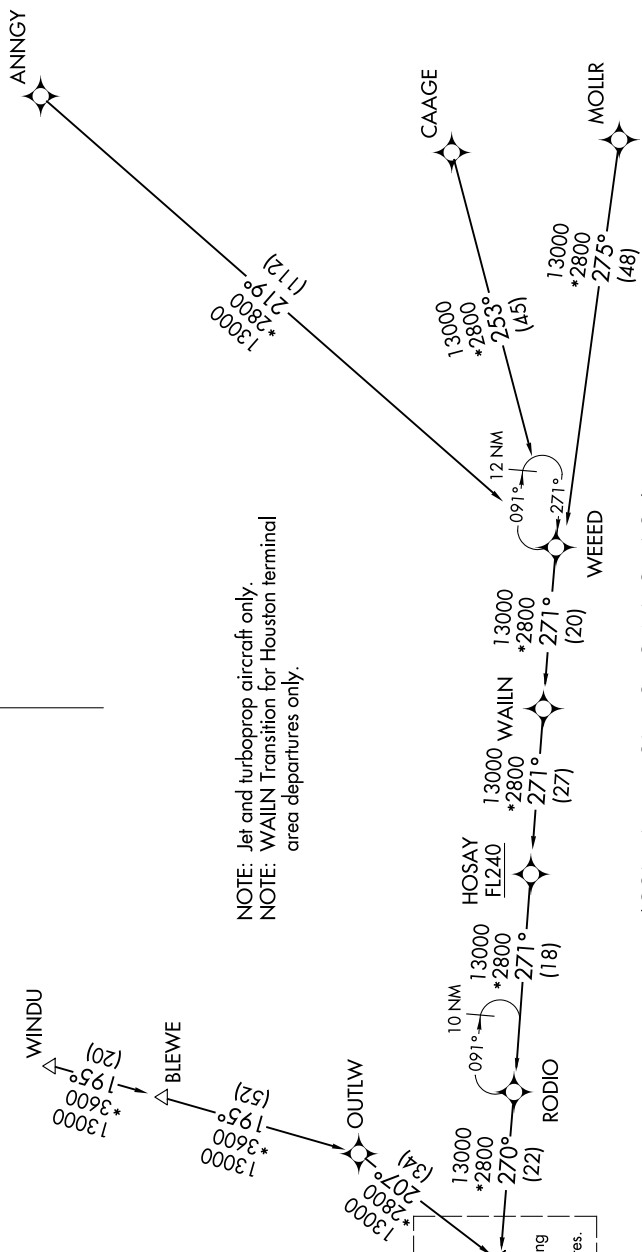

# QERVO THREE ARRIVAL (RNAV) Transition Routes

SAN ANTONIO, TEXAS

SC-3, 16 APR 2026 to 14 MAY 2026

ANNGY TRANSITION (ANNGY.QERVO3)  
 BLEWE TRANSITION (BLEWE.QERVO3)  
 CAAGE TRANSITION (CAAGE.QERVO3)  
 MOLLR TRANSITION (MOLLR.QERVO3)  
 WAILN TRANSITION (WAILN.QERVO3)  
 WINDU TRANSITION (WINDU.QERVO3)

RNAV 1-DME/DME/IRU or GPS.  
 RADAR required.

SAN ANTONIO APP CON  
 127.1 269.1  
 BAZ ATIS  
 119.325  
 KRND ATIS \*  
 290.525  
 SAT D-ATIS  
 118.9  
 SKF ATIS  
 120.45 273.5  
 SSF ATIS  
 128.8

NOTE: Jet and turboprop aircraft only.  
 NOTE: WAILN Transition for Houston terminal area departures only.

MARCS  
 15000  
 13000  
 See following page for arrival routes.

(CONTINUED ON FOLLOWING PAGE)

# QERVO THREE ARRIVAL (RNAV) Transition Routes

SAN ANTONIO, TEXAS