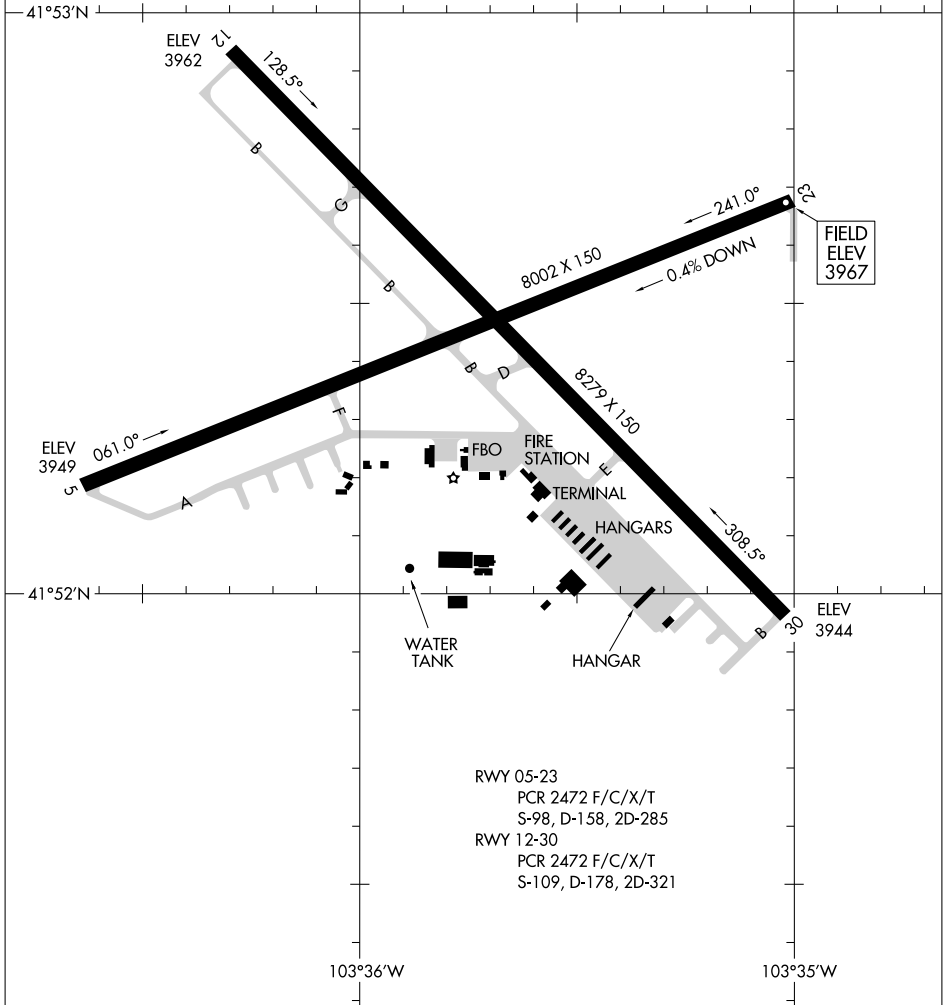

25219

AIRPORT DIAGRAM

SCOTTSBLUFF/WESTERN NEBRASKA RGNL/
WM B HEILIG FLD AL-383 (FAA)

(BFF)
SCOTTSBLUFF, NEBRASKA

ASOS
121.025
CTAF/UNICOM
123.0

JANUARY 2025
ANNUAL RATE OF CHANGE
0.1° W

NC-2, 16 APR 2026 to 14 MAY 2026

NC-2, 16 APR 2026 to 14 MAY 2026

AIRPORT DIAGRAM

25219

SCOTTSBLUFF/
WESTERN NEBRASKA RGNL/WM B HEILIG FLD (BFF)
SCOTTSBLUFF, NEBRASKA