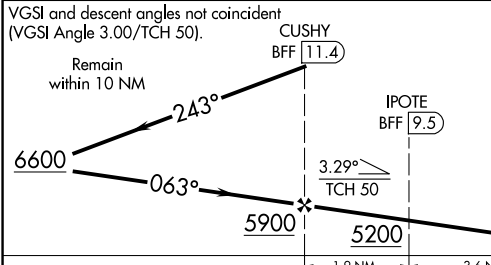

CATEGORY	A	B	C	D
S-5	4480-1 528 (600-1)		4480-1½ 528 (600-1½)	4480-1¾ 528 (600-1¾)
CIRCLING	4500-1 533 (600-1)		4560-1½ 593 (600-1½)	4740-2½ 773 (800-2½)

ELEV 3967 **D** TDZE 3952

HIRL Rwy 12-30 **⓪**
MIRL Rwy 5-23 **⓪**