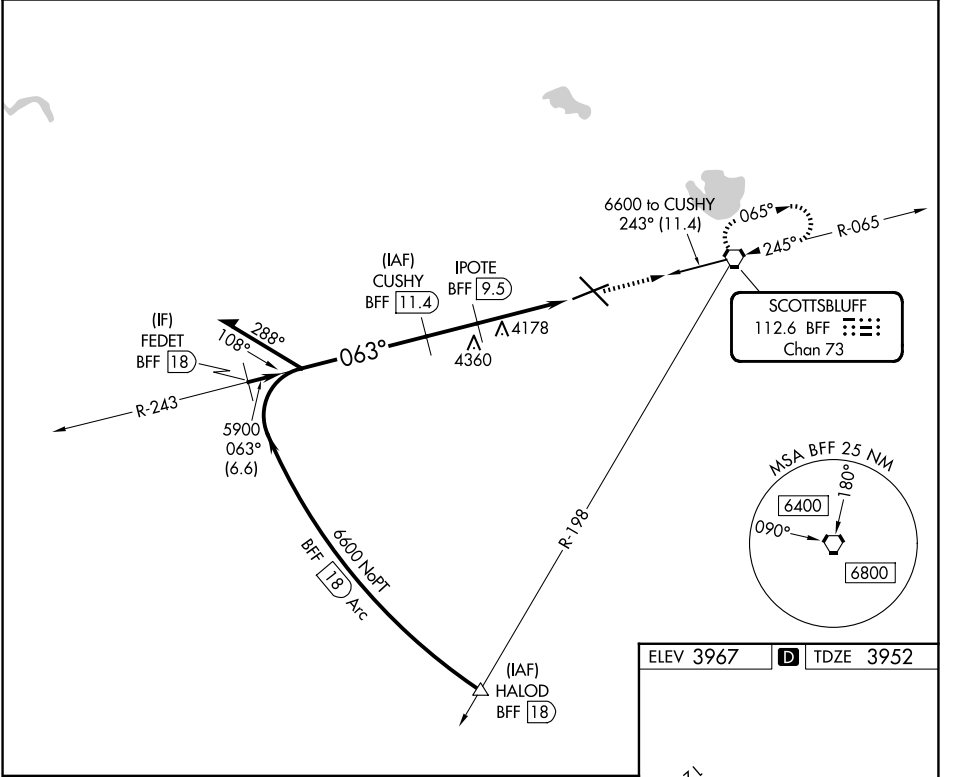

VORTAC BFF 112.6 Chan 73	APP CRS 063°	Rwy Ldg TDZE Apt Elev	8002 3952 3967
---------------------------------------	------------------------	-----------------------------	---

VOR/DME RWY 5
SCOTTSLUFF/WESTERN NEBRASKA RGNL/WM B HEILIG FLD (B'F'F')

⚠ When local altimeter setting not received, use Alliance altimeter setting: increase all MDAs 100 feet and visibility Cats C and D ½ SM.

MISSED APPROACH: Climb to 6600 direct BFF VORTAC and hold, continue climb-in-hold to 6600.

ASOS 121.025	DENVER CENTER 127.95 338.2	UNICOM 123.0 (CTAF)
------------------------	--------------------------------------	-------------------------------

NC-2, 16 APR 2026 to 14 MAY 2026

NC-2, 16 APR 2026 to 14 MAY 2026

CATEGORY	A	B	C	D
S-5	4480-1 528 (600-1)		4480-1½ 528 (600-1½)	4480-1¾ 528 (600-1¾)
CIRCLING	4500-1 533 (600-1)		4560-1½ 593 (600-1½)	4740-2½ 773 (800-2½)

ELEV 3967 **D** TDZE 3952

HIRL Rwy 12-30 **⓪**
MIRL Rwy 5-23 **⓪**