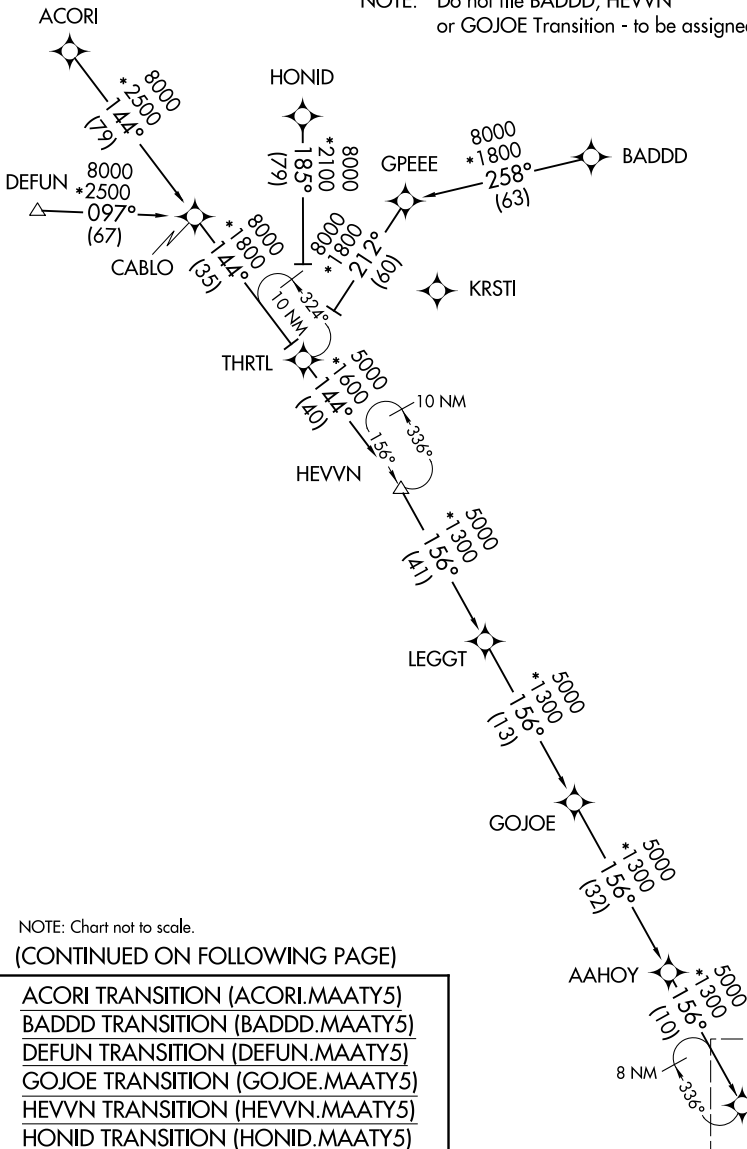

MAATY FIVE ARRIVAL (RNAV) Transition Routes

TAMPA, FLORIDA

TAMPA APP CON
118.8 239.3
KMCF ATIS
133.825 270.1
LAL ATIS
118.025
TPA D-ATIS
126.45

RNAV 1 - DME/DME/IRU or GPS.

RADAR required.

NOTE: Jet and turboprop aircraft only.
NOTE: Do not file BADDD, HEVVN
or GOJOE Transition - to be assigned by ATC.

NOTE: Chart not to scale.

(CONTINUED ON FOLLOWING PAGE)

- ACORI TRANSITION (ACORI.MAATY5)
- BADDD TRANSITION (BADDD.MAATY5)
- DEFUN TRANSITION (DEFUN.MAATY5)
- GOJOE TRANSITION (GOJOE.MAATY5)
- HEVVN TRANSITION (HEVVN.MAATY5)
- HONID TRANSITION (HONID.MAATY5)

See following page for arrival routes.

SE-3, 16 APR 2026 to 14 MAY 2026

SE-3, 16 APR 2026 to 14 MAY 2026