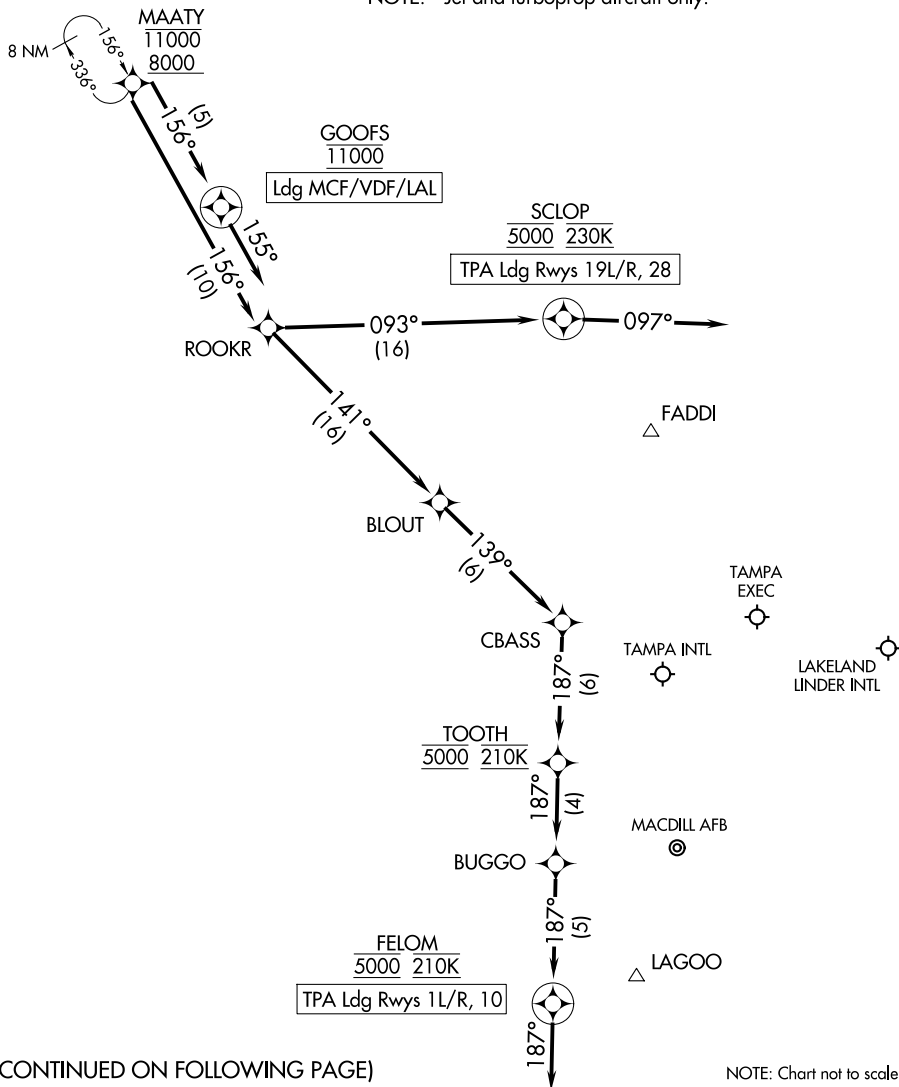

MAATY FIVE ARRIVAL (RNAV) Arrival Routes

TAMPA, FLORIDA

TAMPA APP CON
118.8 239.3
KMCF ATIS
133.825 270.1
LAL ATIS
118.025
TPA D-ATIS
126.45

RNAV 1 - DME/DME/IRU or GPS.

RADAR required.

NOTE: Jet and turboprop aircraft only.

(CONTINUED ON FOLLOWING PAGE)

NOTE: Chart not to scale.

SE-3, 16 APR 2026 to 14 MAY 2026

SE-3, 16 APR 2026 to 14 MAY 2026