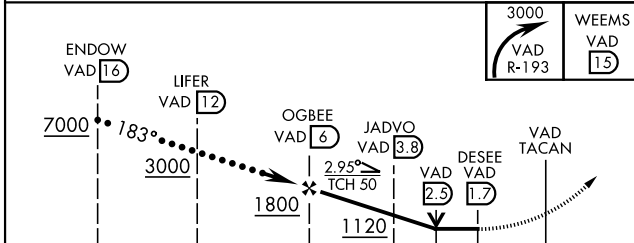

MALS **(A4)**

MISSED APPROACH: Climb to 3000 on VAD TACAN R-193 to WEEMS and hold.

ATIS ★ 273.5	VALDOSTA APP CON ★ 126.6 285.6	TOWER ★ 128.45 (CTAF) 257.625	GND CON 138.95 275.8
------------------------	--	---	--------------------------------

CAUTION: Remain west of VAD R-031 and VAD R-164 when R-3008 is active.

EMERG SAFE ALT 100 NM 3300

ELEV	233	TDZE	231
CATEGORY	C	D	E
S-19R *	700/50	469 (500-1)	
CIRCLING	800-1 1/2 567 (600-1 1/2)	800-2	567 (600-2)
HIRL all rwys			