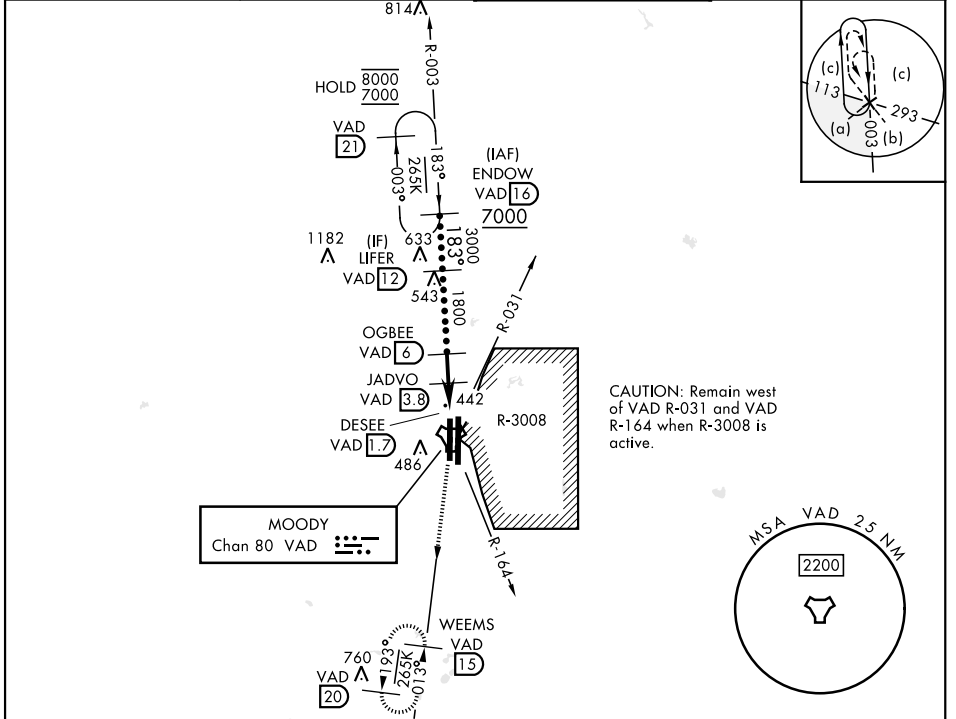

HI-TACAN Z RWY 19R

TACAN VAD Chan 80	APCH CRS 183°	Rwy Idg TDZE Arprt Elev 8002 231 233
-----------------------------	-------------------------	--

[USAF]

MOODY AFB (KVAD)

* When ALS inop, increase vis to 1 3/8 miles.

MALS **(A4)**

MISSED APPROACH: Climb to 3000 on VAD TACAN R-193 to WEEMS and hold.

ATIS ★ 273.5	VALDOSTA APP CON ★ 126.6 285.6	TOWER ★ 128.45 (CTAF) 257.625	GND CON 138.95 275.8
------------------------	--	---	--------------------------------

CAUTION: Remain west of VAD R-031 and VAD R-164 when R-3008 is active.

EMERG SAFE ALT 100 NM 3300

ELEV	233	TDZE	231
CATEGORY	C	D	E
S-19R *	700/50	469 (500-1)	
CIRCLING	800-1 1/2 567 (600-1 1/2)	800-2	567 (600-2)
HIRL all rwys			

HI-TACAN Z RWY 19R

SE-4, 16 APR 2026 to 14 MAY 2026

SE-4, 16 APR 2026 to 14 MAY 2026