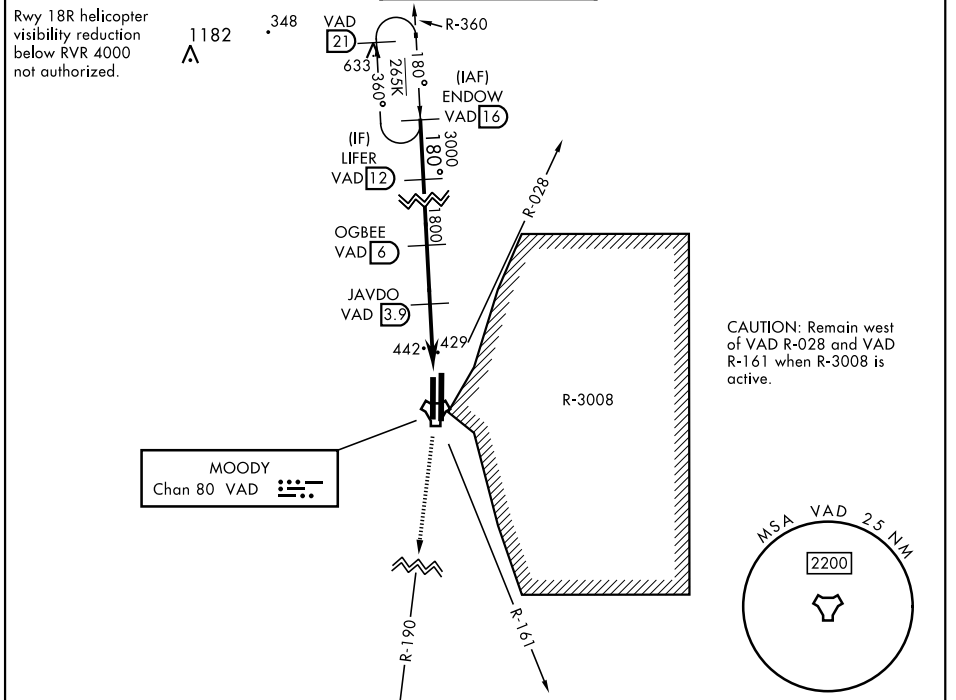

TACAN Y RWY 18R

TACAN VAD Chan 80	APCH CRS 180°	Rwy Idg TDZE Arprt Elev 8002 231 233	[USAF]	MOODY AFB (KVAD)
<p>▼ * When ALS inop, increase CAT AB RVR to 55 and vis to 1 mile, CAT CDE vis to 1 1/2 miles.</p>		<p>MALSR A5</p>		<p>MISSED APPROACH: Climb to 3000 on VAD TACAN R-190 to WEEMS and hold.</p>
ATIS ★ 273.5	VALDOSTA APP CON 126.6 285.6	TOWER ★ 128.45 (CTAF) 257.625	GND CON 138.95 275.8	CLNC DEL 120.625 296.7

ELEV 233	TDZE 231				
CATEGORY	A	B	C	D	E
S-18R *	700/40	469 (500-3/4)	700/50	469 (500-1)	
CIRCLING	760-1	527 (600-1)	760-1 1/2 527 (600-1 1/2)	800-2	567 (600-2)

HIRL all rwys

TACAN Y RWY 18R

SE-4, 16 APR 2026 to 14 MAY 2026

SE-4, 16 APR 2026 to 14 MAY 2026